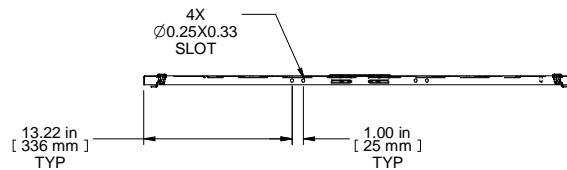

FRONT VIEW

R.S. VIEW

ISOMETRIC

BOTTOM VIEW

Item Number	Title	Quantity
1	C4 - VENTED SIDE PANEL	1
2	BLACK PLASTIC HANDLE	1
3	SLOTTED 1/4 TURN LATCH	4

PART NUMBERS

C4SP7742VBK1 | PAINTED BLACK SAND TEXTURED

NOTES

Side Panels Sold in Pairs

1/4 Turn Locks Available

Français

Pour tous les détails sur nos produits,

svp veuillez consulter notre site www.hammondmfg.com

Data subject to change without notice. Isometric drawing not to scale.