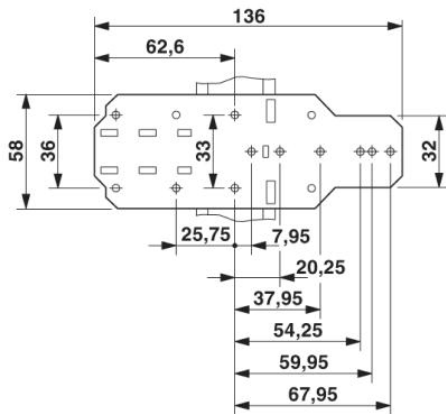

### Technical data

#### General

Housing type	DIN rail adapter
Housing material	Zinc die-cast
Color	silver/matt

**Dimensions / positions**

Length	136 mm
Constructional height	52 mm
Width	52 mm

**Diagrams/Drawings**

Dimensioned drawing