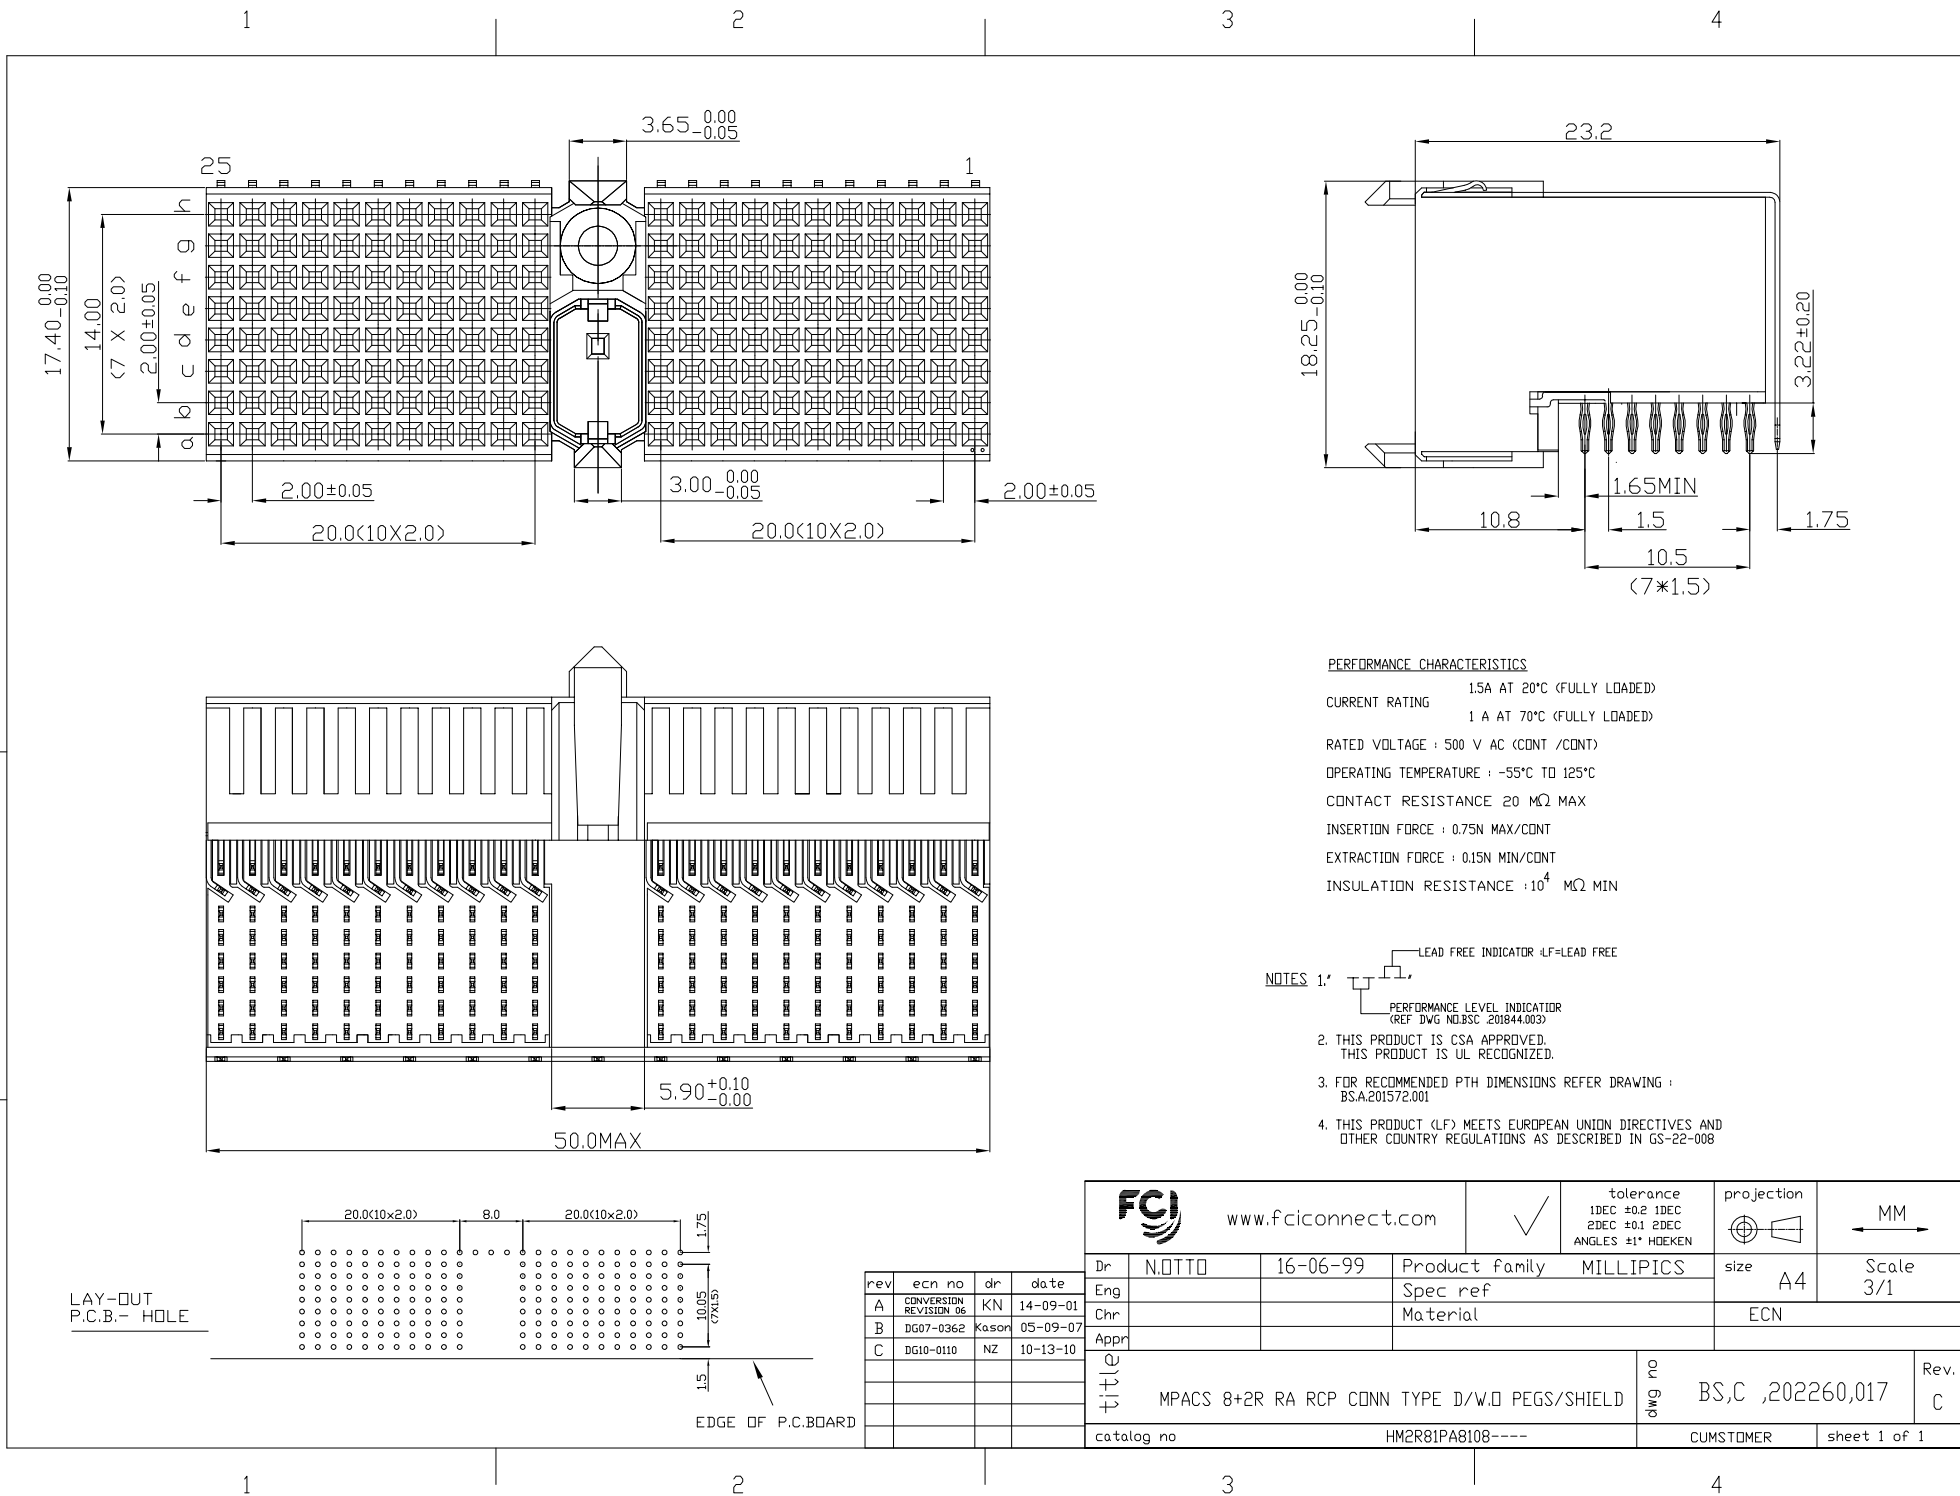

All rights strictly reserved. Reproduction or issue to third parties in any form whatever is not permitted without written authority from the proprietor. Property of FCI. Copyright FCI.

		www.fciconnect.com		tolerance 1DEC +0.2 1DEC 2DEC +0.1 2DEC ANGLES #1° HDEKEN	projection 	MM
Dr	N.OTTO	16-06-99	Product family	MILLIPICS	size	A4
Eng			Spec ref		Scale	3/1
Chr			Material		ECN	
Appr						
title	MPACS 8+2R RA RCP CONN TYPE D/W.D PEGS/SHIELD			dwg no	BS,C ,202260,017	
catalog no	HM2R81PA8108----			CUSTOMER	sheet 1 of 1	