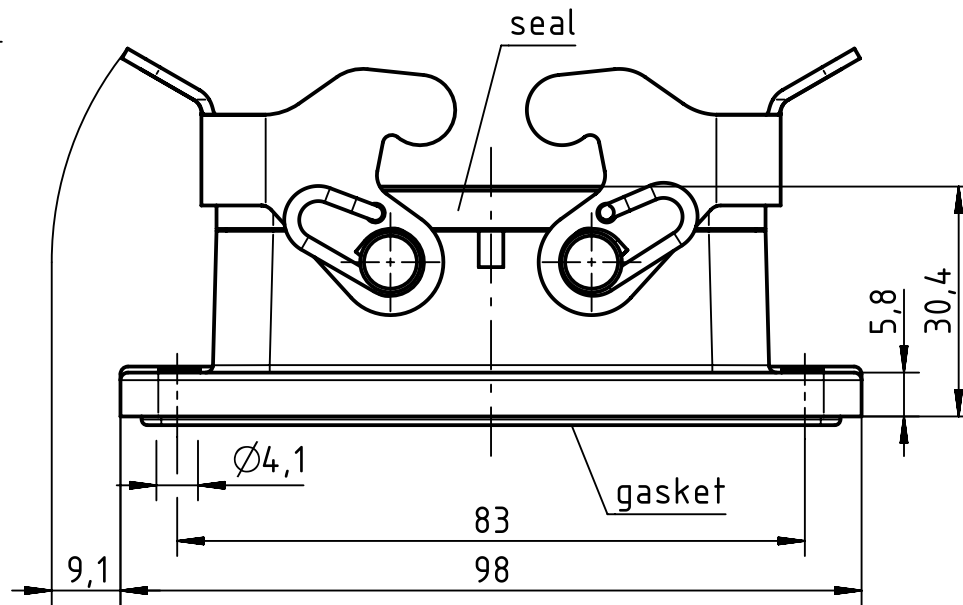

panel cut out (1:2)

	All rights reserved Department EL PD - DE HARTING Electric GmbH & Co. KG D-32339 Espelkamp	All Dimensions in mm Original Size DIN A4		Scale 1:1	Free size tol.	Ref. Sub.
		Created by HOLLERT	Inspected by SPILKERN	Standardisation TIEMANNA	Date 2013-11-05	State Final Release
		Title Han High Temp 10B-agg-QB			Rev. A	
		Type TB	Number 09 62 810 0391		Page 1/1	