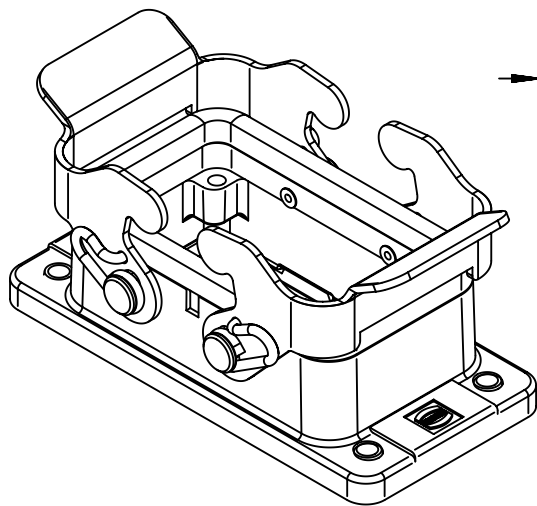

panel cut out (1:2)

	All rights reserved Department EL PD - DE HARTING Electric GmbH & Co. KG D-32339 Espelkamp	All Dimensions in mm Original Size DIN A4		Scale 1:1	Free size tol.	Ref. Sub.
		Created by HOLLERT	Inspected by SPILKERN	Standardisation TIEMANNA	Date 2013-11-05	State Final Release
		Title Han High Temp 10B-agg-QB			Rev. A	
		Type TB	Number 09 62 810 0391		Page 1/1	