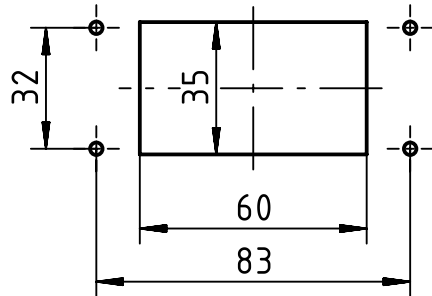

panel cut out (1:2)

	All rights reserved Department EL PD - DE HARTING Electric GmbH & Co. KG D-32339 Espelkamp	All Dimensions in mm Original Size DIN A4		Scale 1:1	Free size tol.	Ref. Sub.
		Created by HOLLERT	Inspected by SPILKERN	Standardisation TIEMANNA	Date 2013-11-05	State Final Release
		Title Han High Temp 10B-agg-QB			Rev. A	
		Type TB	Number 09 62 810 0391		Page 1/1	