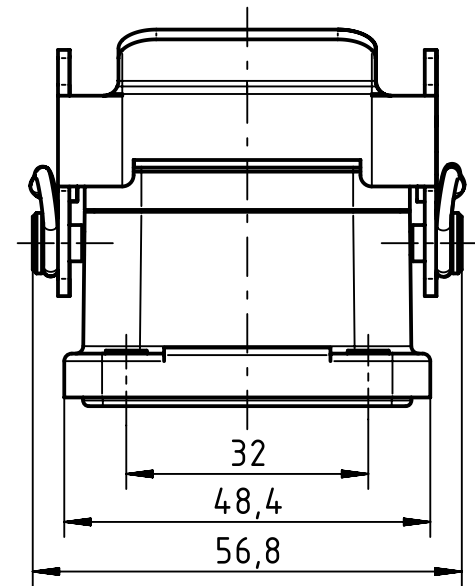

panel cut out (1:2)

	All rights reserved Department EL PD - DE HARTING Electric GmbH & Co. KG D-32339 Espelkamp	All Dimensions in mm Original Size DIN A4		Scale 1:1	Free size tol.	Ref. Sub.
		Created by HOLLERT	Inspected by SPILKERN	Standardisation TIEMANNA	Date 2013-11-05	State Final Release
		Title Han High Temp 10B-agg-QB			Rev. A	
		Type TB	Number 09 62 810 0391		Page 1/1	