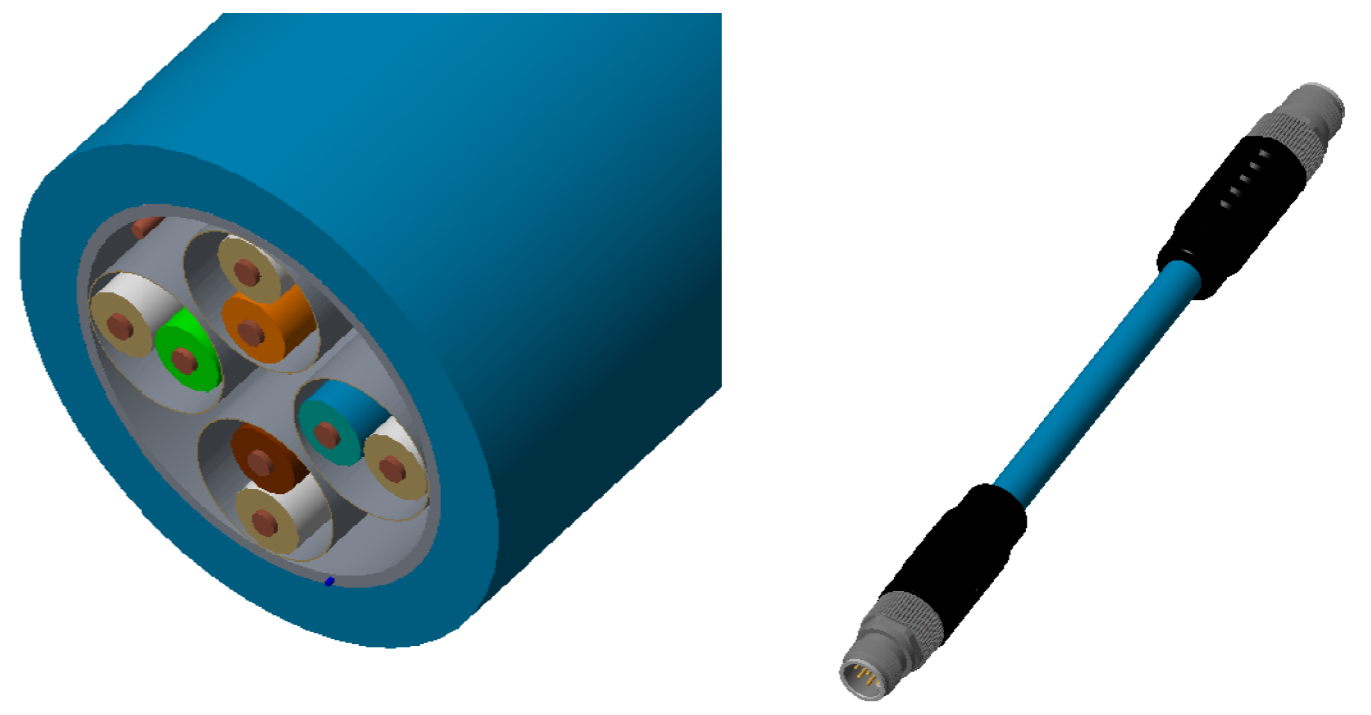

THIS DRAWING IS UNPUBLISHED. RELEASED FOR PUBLICATION. ALL RIGHTS RESERVED.

PROJECT	PRJ-14-000004825
PART NO.	X-2322421-X
DESCRIPTION	M12 A-8 CODE CABLE ASSY. (PLUG-PLUG) CAT 7
CUSTOMER	GENERAL MARKET

REVISIONS					
P	LTR	DESCRIPTION	DATE	DWN	APVD
	A	INITIAL RELEASE	12JUL2017	GK	SE

M12 A-8-CODE CABLE ASSEMBLY (STRAIGHT CONNECTOR)

WIRING TABLE				
PIN		568-B WIRING		PIN
1		WHITE ORANGE		1
2		ORANGE		2
3		WHITE GREEN		3
4		BLUE		4
5		WHITE BLUE		5
6		GREEN		6
7		WHITE BROWN		7
8		BROWN		8

SECTIONAL PICTORIAL VIEW OF THE CABLE

PICTORIAL VIEW

SL.NO.	PART NO.	DESCRIPTION	QTY
1	1-2823449-6	M12 A-CODED M-8 MALE CONNECTOR	2
2	2297799-1	TE CAT 7 CABLE (COLOR: BLUE)	METER (REF. TABLE)

THIS DRAWING IS A CONTROLLED DOCUMENT.

DIMENSIONS: mm	TOLERANCES UNLESS OTHERWISE SPECIFIED:	DWN: GOPALAKRISHNA HV 12JUL2017	 TE Connectivity
	0 PLC ± - 1 PLC ± - 2 PLC ± - 3 PLC ± - 4 PLC ± - ANGLES ± -	CHK: GOPALAKRISHNA HV 12JUL2017 APVD: E. STELLINGA 12JUL2017 PRODUCT SPEC	
MATERIAL: -	FINISH: -	NAME: M12 A-8-M CODE CABLE ASSEMBLY CAT 7 (PLUG-PLUG)	RESTRICTED TO: -
CUSTOMER DRAWING		SIZE: A2 CAGE CODE: 00779 C=2322421	SCALE: NTS SHEET: 1 of 1 REV: A