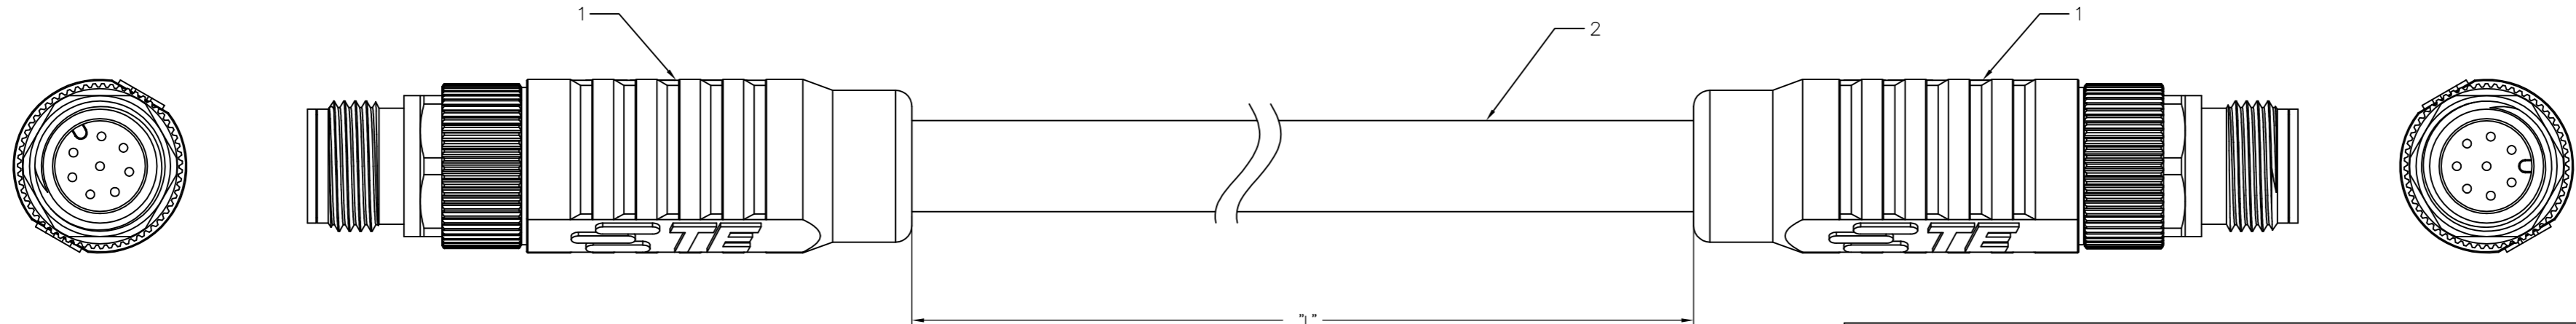

M12 A-8-CODE CABLE ASSEMBLY (STRAIGHT CONNECTOR)

WIRING TABLE				
PIN		568-B WIRING		PIN
1		WHITE ORANGE		1
2		ORANGE		2
3		WHITE GREEN		3
4		BLUE		4
5		WHITE BLUE		5
6		GREEN		6
7		WHITE BROWN		7
8		BROWN		8

SECTIONAL PICTORIAL VIEW OF THE CABLE

PICTORIAL VIEW

SL.NO.	PART NO.	DESCRIPTION	QTY
1	1-2823449-6	M12 A-CODED M-8 MALE CONNECTOR	2
2	2297799-1	TE CAT 7 CABLE (COLOR: BLUE)	METER (REF. TABLE)

THIS DRAWING IS A CONTROLLED DOCUMENT.

DIMENSIONS: mm	TOLERANCES UNLESS OTHERWISE SPECIFIED:	DWN: GOPALAKRISHNA HV 12JUL2017	 TE Connectivity
	0 PLC ± - 1 PLC ± - 2 PLC ± - 3 PLC ± - 4 PLC ± - ANGLES ± -	CHK: GOPALAKRISHNA HV 12JUL2017 APVD: E. STELLINGA 12JUL2017 PRODUCT SPEC	
MATERIAL: -	FINISH: -	NAME: M12 A-8-M CODE CABLE ASSEMBLY CAT 7 (PLUG-PLUG)	RESTRICTED TO: -
CUSTOMER DRAWING		SIZE: A2 CAGE CODE: 00779 C=2322421	SCALE: NTS SHEET: 1 of 1 REV: A