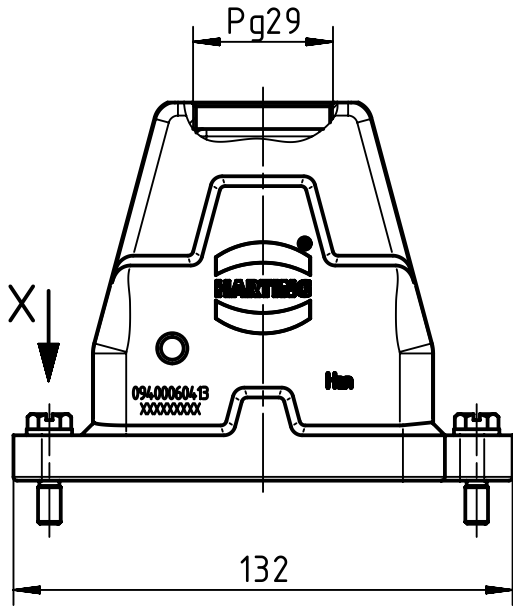

1 2 3 4 5 6

A

B

C

D

X (2:1)

	All Dimensions in mm Original Size DIN A4		Scale 1:2	Free size tol.		Ref.		
						Sub.		
	All rights reserved		Created by RULLKOETTER	Inspected by SCHNIEDER	Standardisation TIEMANNA	Date 2014-02-17	State Final Release	
	Department EL PD - DE		Title Han 6HPR Hood Top Entry PG29 Screw lock				Doc-Key / ECM-Nr. 100208601/UGD/004/A 500000071789	
HARTING Electric GmbH & Co. KG D-32339 Espelkamp			Type TB	Number 09 40 006 0413			Rev. A	Page 1/1