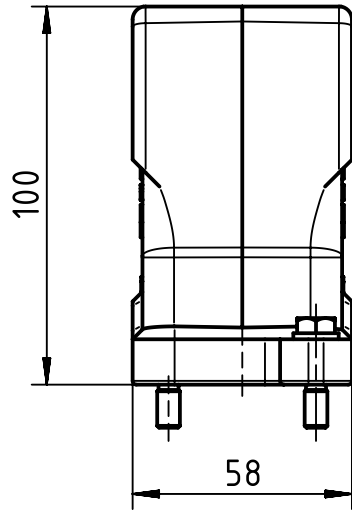

1 2 3 4 5 6

A

B

C

D

X (2:1)

	All Dimensions in mm Original Size DIN A4		Scale 1:2	Free size tol.		Ref.		
						Sub.		
	All rights reserved		Created by RULLKOETTER	Inspected by SCHNIEDER	Standardisation TIEMANNA	Date 2014-02-17	State Final Release	
	Department EL PD - DE		Title Han 6HPR Hood Top Entry PG29 Screw lock				Doc-Key / ECM-Nr. 100208601/UGD/004/A 500000071789	
HARTING Electric GmbH & Co. KG D-32339 Espelkamp			Type TB	Number 09 40 006 0413			Rev. A	Page 1/1