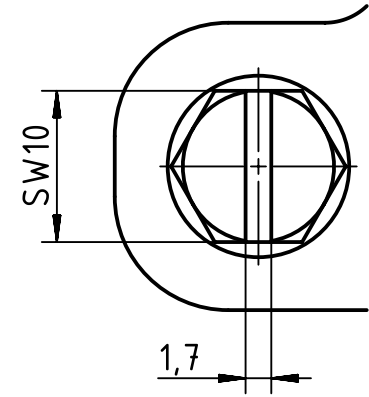

1 2 3 4 5 6

A

B

C

D

X (2:1)

	All Dimensions in mm Original Size DIN A4		Scale 1:2	Free size tol.		Ref.		
						Sub.		
	All rights reserved		Created by RULLKOETTER	Inspected by SCHNIEDER	Standardisation TIEMANNA	Date 2014-02-17	State Final Release	
	Department EL PD - DE		Title Han 6HPR Hood Top Entry PG29 Screw lock				Doc-Key / ECM-Nr. 100208601/UGD/004/A 500000071789	
HARTING Electric GmbH & Co. KG D-32339 Espelkamp			Type TB	Number 09 40 006 0413			Rev. A	Page 1/1