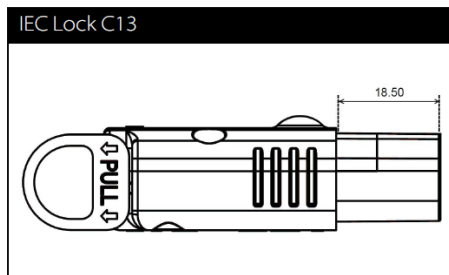

Mechanical data