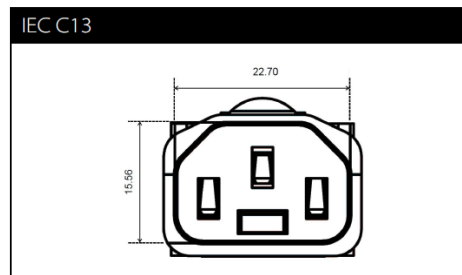

Mechanical data