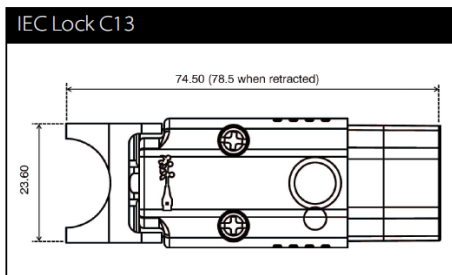

Mechanical data