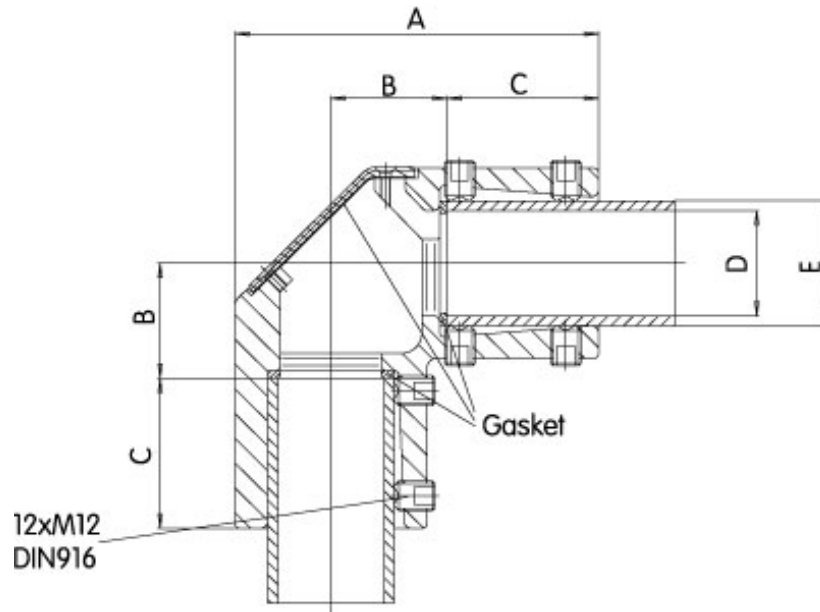

Heavy Duty Elbow *HDSSEL Series*

- Cast Aluminum
- Large cover opening for easier cable pull through.

| Part No. | System | A | B | C | D | E | Ship Wt. lbs. |
|---------------|--------|-----|----|----|----|----|------------------|
| R147-020-000R | 50 | 144 | 46 | 60 | 42 | 50 | 3 |
| R147-020-200R | 80 | 193 | 56 | 83 | 70 | 80 | 6 |