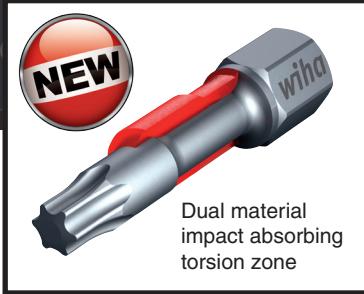

“Terminator” Impact Bits

Ready For Sudden Impact!

Up To 30X Performance Over Standard Screwdriver Bits

- Impact rated bits for long life in impact applications
- Up to 30 times impact performance over standard bits
- Standard 1/4" drive - No special adaptor required
- Wiha enhanced bi-material torsion zone
- Precision machined exact fit tips
- Wiha exclusive CVM tool steel
- Guaranteed to out perform impact imposters

Wiha Terminator Impact Insert Bits - 2 Packs & 10 Packs

**Up To 30X
Performance
Over Standard
Screwdriver Bits**

Special energy absorbing dual material design
Tough impact absorbing torsional zone
Up to 30 times performance over standard bits
Precision heat treated & premium CVM tool steel
No special bit holder required
Standard 1/4" drive