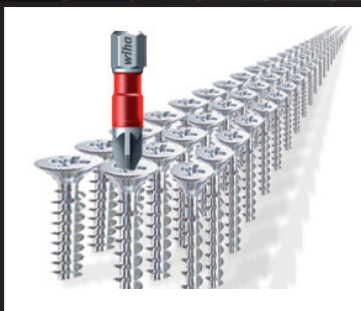

768 TORX® Terminator Impact Bits, 1/4" Power - 2 Bit Pack

Item	✳	—	—	—
No.	Size	mm	pkg.	Each
76853	T10	49	2	$13.98
76854	T15	49	2	$13.98
76855	T20	49	2	$13.98
76856	T25	49	2	$13.98
76858	T30	49	2	$13.98
76859	T40	49	2	$13.98

765 Square Terminator Impact Bits, 1/4" Power - 10 Bit Pack

Item	□	—	—	—
No.	Size	mm	pkg.	Each
76578	1	49	10	$61.98
76579	2	49	10	$61.98
76580	3	49	10	$61.98

768 Square Terminator Impact Bits, 1/4" Power - 2 Bit Pack

Item	□	—	—	—
No.	Size	mm	pkg.	Each
76878	1	49	2	$13.98
76879	2	49	2	$13.98
76880	3	49	2	$13.98

765 Hex Inch Terminator Impact Bits, 1/4" Power - 10 Bit Pack

Item	⬡	—	—	—
No.	Inch	mm	pkg.	Each
76570	1/8	49	10	$61.98
76571	9/64	49	10	$61.98
76572	5/32	49	10	$61.98
76573	3/16	49	10	$61.98
76574	7/32	49	10	$61.98
76575	1/4	49	10	$61.98

768 Hex Inch Terminator Impact Bits, 1/4" Power - 2 Bit Pack

Item	⬡	—	—	—
No.	Inch	mm	pkg.	Each
76870	1/8	49	2	$13.98
76871	9/64	49	2	$13.98
76872	5/32	49	2	$13.98
76873	3/16	49	2	$13.98
76874	7/32	49	2	$13.98
76875	1/4	49	2	$13.98

765 Hex Metric Terminator Impact Bits, 1/4" Power - 10 Bit Pack

Item	⬡	—	—	—
No.	Inch	mm	pkg.	Each
76563	3.0	49	10	$61.98
76564	4.0	49	10	$61.98
76565	5.0	49	10	$61.98
76566	6.0	49	10	$61.98

768 Hex Metric Terminator Impact Bits, 1/4" Power - 2 Bit Pack

Item	⬡	—	—	—
No.	Inch	mm	pkg.	Each
76863	3.0	49	2	$13.98
76864	4.0	49	2	$13.98
76865	5.0	49	2	$13.98
76866	6.0	49	2	$13.98

Max-Lifetime