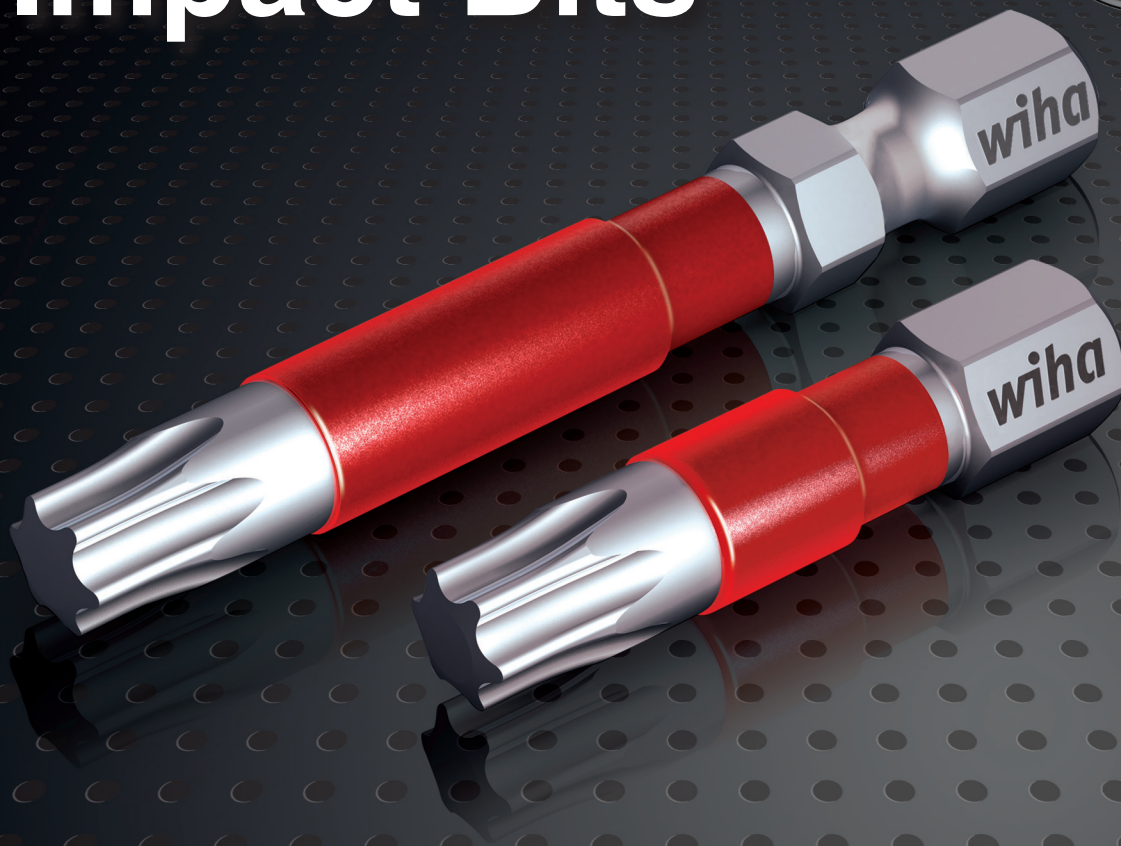

“Terminator” Impact Bits

Ready For Sudden Impact!

Up To 30X Performance Over Standard Screwdriver Bits

- Impact rated bits for long life in impact applications
- Up to 30 times impact performance over standard bits
- Standard 1/4" drive - No special adaptor required
- Wiha enhanced bi-material torsion zone
- Precision machined exact fit tips
- Wiha exclusive CVM tool steel
- Guaranteed to out perform impact imposters

Wiha Terminator Impact Insert Bits - 2 Packs & 10 Packs

**Up To 30X
Performance
Over Standard
Screwdriver Bits**

Special energy absorbing dual material design
Tough impact absorbing torsional zone
Up to 30 times performance over standard bits
Precision heat treated & premium CVM tool steel
No special bit holder required
Standard 1/4" drive