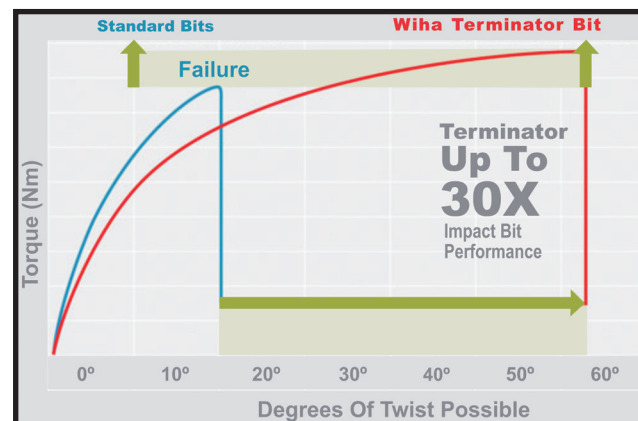

“Terminator” Impact Bits

Ready For Sudden Impact!

Up To 30X Performance Over Standard Screwdriver Bits

- Impact rated bits for long life in impact applications
- Up to 30 times impact performance over standard bits
- Standard 1/4" drive - No special adaptor required
- Wiha enhanced bi-material torsion zone
- Precision machined exact fit tips
- Wiha exclusive CVM tool steel
- Guaranteed to out perform impact imposters

Wiha Terminator Impact Insert Bits - 2 Packs & 10 Packs

**Up To 30X
Performance
Over Standard
Screwdriver Bits**

Special energy absorbing dual material design
Tough impact absorbing torsional zone
Up to 30 times performance over standard bits
Precision heat treated & premium CVM tool steel
No special bit holder required
Standard 1/4" drive