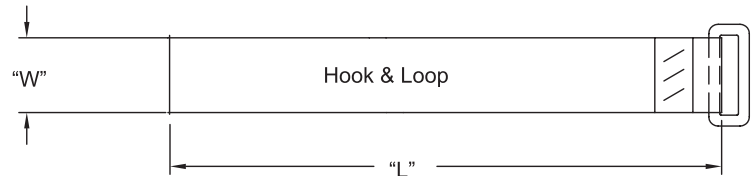

**RKWDA**

**Any Length Cinch Straps**

- Strap has both the hooks and loops along the same surface area
- Unique cut-to-length cinch straps eliminate the need to predetermine the exact cinch strap length
- Adheres to itself along its entire length and the tip of the strap is not important to the strap's functionality

Material: Nylon Woven Hook & Loop Color: Black Standard Pack: 10 per bag			
Part No.	"L" Length	"W" Width	Approximate Bundle Ø With Hook Fully Engaged
RKWDA-16-36-BK	36.0 (914)	1.0 (25.4)	10-1/2 (267)
RKWDA-16-48-BK	48.0 (1219)		14-3/8 (365)
RKWDA-32-20-BK	20.0 (508)	2.0 (50.8)	5-1/2 (140)
RKWDA-32-24-BK	24.0 (610)		6-5/8 (169)
RKWDA-32-36-BK	36.0 (914)		10-1/2 (267)
RKWDA-32-48-BK	48.0 (1219)		14-3/8 (365)