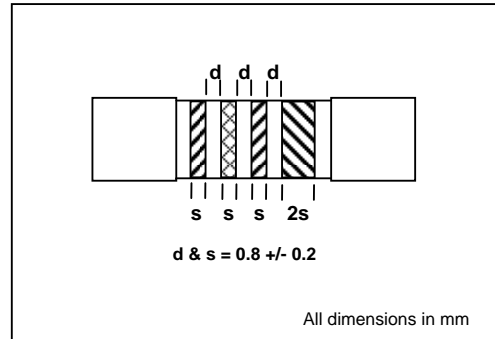

TITLE	Drawing	Rev No	Page
XB – 5x20 Standard colour coding specification	XB	A	1 of 1

Coding Dimensions

Rated current	1 st Band Colour	2 nd Band Colour	3 rd Band Colour	4 th Band Colour
32mA	Orange	Red	Black	F- Red
40mA	Yellow	Black	Black	0216 series
50mA	Green	Black	Black	0217 series
63mA	Blue	Orange	Black	0617 series
80mA	Grey	Black	Black	
100mA	Brown	Black	Brown	T- Blue
125mA	Brown	Red	Brown	0212 series
160mA	Brown	Blue	Brown	0213 series
200mA	Red	Black	Brown	0215 series
250mA	Red	Green	Brown	0218 series
300mA	Orange	Black	Brown	0219 series
315mA	Orange	Brown	Brown	0618 series
400mA	Yellow	Black	Brown	
500mA	Green	Black	Brown	Blue
600mA	Blue	Black	Brown	0232 series
630mA	Blue	Orange	Brown	
700mA	Violet	Black	Brown	Orange
800mA	Grey	Black	Brown	0233 series
1A	Brown	Black	Red	
1.25A	Brown	Red	Red	Yellow
1.6A	Brown	Blue	Red	0234 series
2A	Red	Black	Red	
2.5A	Red	Green	Red	Green
3A	Orange	Black	Red	0235 series
3.15A	Orange	Brown	Red	
4A	Yellow	Black	Red	Violet
5A	Green	Black	Red	0237 series
6A	Blue	Black	Red	
6.3A	Blue	Orange	Red	White
8A	Grey	Black	Red	0239 series
10A	Brown	Black	Orange	0639 series
12A	Brown	Red	Orange	
15A	Brown	Green	Orange	