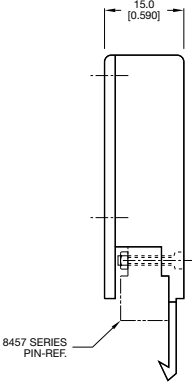

8237 Cover Assembly for 8457 Header & Receptacle (96 Position)

Cover Assembly for 8457 Pin Series, 96-Pin only

No. Req'd.	No. Req'd.	No. Req'd.	No. Req'd.	Item No.	Component Number	Description
2	2	2	2	7	Per DIN 934	M 2.3 Hexagon nut
2	2	2	2	6	Per DIN 84	M 2.3 x 10 slotted fillister hd. screw
4	4	4	4	5	Per DIN 7972	B 2.2 x 6.5 slotted flat HD screw
8	6	4	2	4	Per DIN 84	M 3 x 10 fillister slotted hd. screw
4	3	2	1	3	60 8237 4515 00 000	Clamp
1	1	1	1	2	60 8237 4420 00 000	Lid
1	1	1	1	1	60 8237 4330 00 000	Cover

For a Cover without a latch order part number 30 8237 9810 01 100

Cover Assembly for 8457 Socket Series, 96-Pin only

No. Req'd.	No. Req'd.	No. Req'd.	No. Req'd.	Item No.	Component Number	Description
2	2	2	2	6	Per DIN 7971	B 2.2 x 9.5 slotted pan hd. screw
4	4	4	4	5	Per DIN 7972	B 2.2 x 6.5 slotted flat hd. screw
8	6	4	2	4	Per DIN 84	M 3 x 10 fillister slotted hd. screw
4	3	2	1	3	60 8237 4515 00 000	Clamp
1	1	1	1	2	60 8237 4220 00 000	Lid
1	1	1	1	1	60 8237 4120 00 000	Cover

For a Cover without a latch order part number 30 8237 9510 01 100