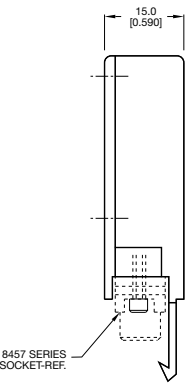

Cover Assembly for 8457 Socket Series, 96-Pin only

No. Req'd.	No. Req'd.	No. Req'd.	No. Req'd.	Item No.	Component Number	Description
2	2	2	2	6	Per DIN 7971	B 2.2 x 9.5 slotted pan hd. screw
4	4	4	4	5	Per DIN 7972	B 2.2 x 6.5 slotted flat hd. screw
8	6	4	2	4	Per DIN 84	M 3 x 10 fillister slotted hd. screw
4	3	2	1	3	60 8237 4515 00 000	Clamp
1	1	1	1	2	60 8237 4220 00 000	Lid
1	1	1	1	1	60 8237 4120 00 000	Cover