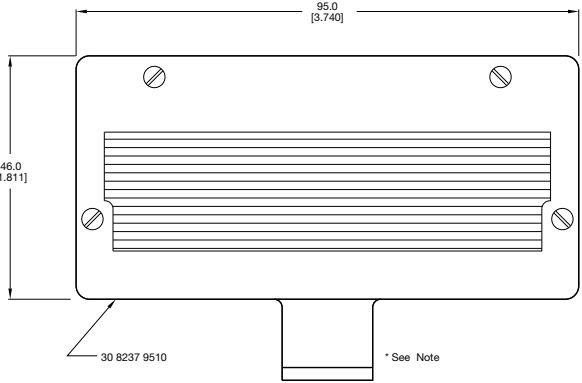

Cover Assembly for 8457 Socket Series, 96-Pin only

No. Req'd.	No. Req'd.	No. Req'd.	No. Req'd.	Item No.	Component Number	Description
2	2	2	2	6	Per DIN 7971	B 2.2 x 9.5 slotted pan hd. screw
4	4	4	4	5	Per DIN 7972	B 2.2 x 6.5 slotted flat hd. screw
8	6	4	2	4	Per DIN 84	M 3 x 10 fillister slotted hd. screw
4	3	2	1	3	60 8237 4515 00 000	Clamp
1	1	1	1	2	60 8237 4220 00 000	Lid
1	1	1	1	1	60 8237 4120 00 000	Cover