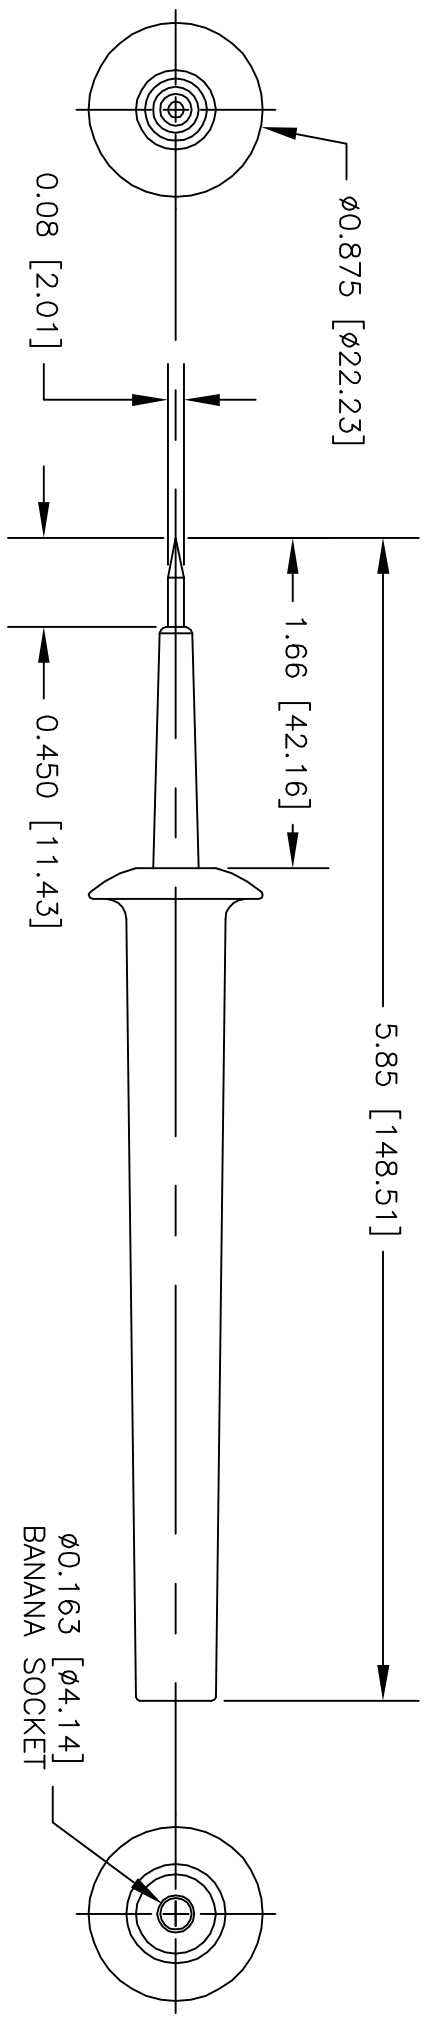

NOTES: UNLESS OTHERWISE SPECIFIED

- CONSTRUCTION:
HOUSING: MOLDED NYLON 6 OR 6,6. AVAILABLE IN BLACK, RED, GREEN OR BLUE.
CONTACT TIP: STEEL. BRIGHT NICKEL FINISH.

- PERFORMANCE:
MAXIMUM CURRENT: 5 AMPS
MAXIMUM VOLTAGE: 1000 V
MAXIMUM TEMPERATURE: 200°F (93°C)

LTR	REVISIONS	DESCRIPTION	DATE	APPROVED

		UNLESS OTHERWISE SPECIFIED DIMENSIONS ARE IN INCHES TOLERANCES ARE: FRACTIONS DECIMALS ANGLES		CONTRACT NO.	
		± .XX ± .XXX ±		APPROVALS	
		MATERIAL SEE NOTE.		DRAWN R.L.	
		FINISH SEE NOTE.		APPROVED BY	
		APPLICATION USED ON		DATE 3/09	
		DO NOT SCALE DRAWING		DESCRIPTION	
				<p>E-Z-HOOK DIVISION OF TEKTEST INC. ARCADIA, CA 91006 U.S.A.</p> <p>STD. NEEDLE TIP PROBE W/STD. BANANA SOCKET</p>	
		SIZE CODE IDENT NO. DRAWING NO.		SCALE	
		A 08505 35		1:1	
		REV.		SHEET 1 OF 1	