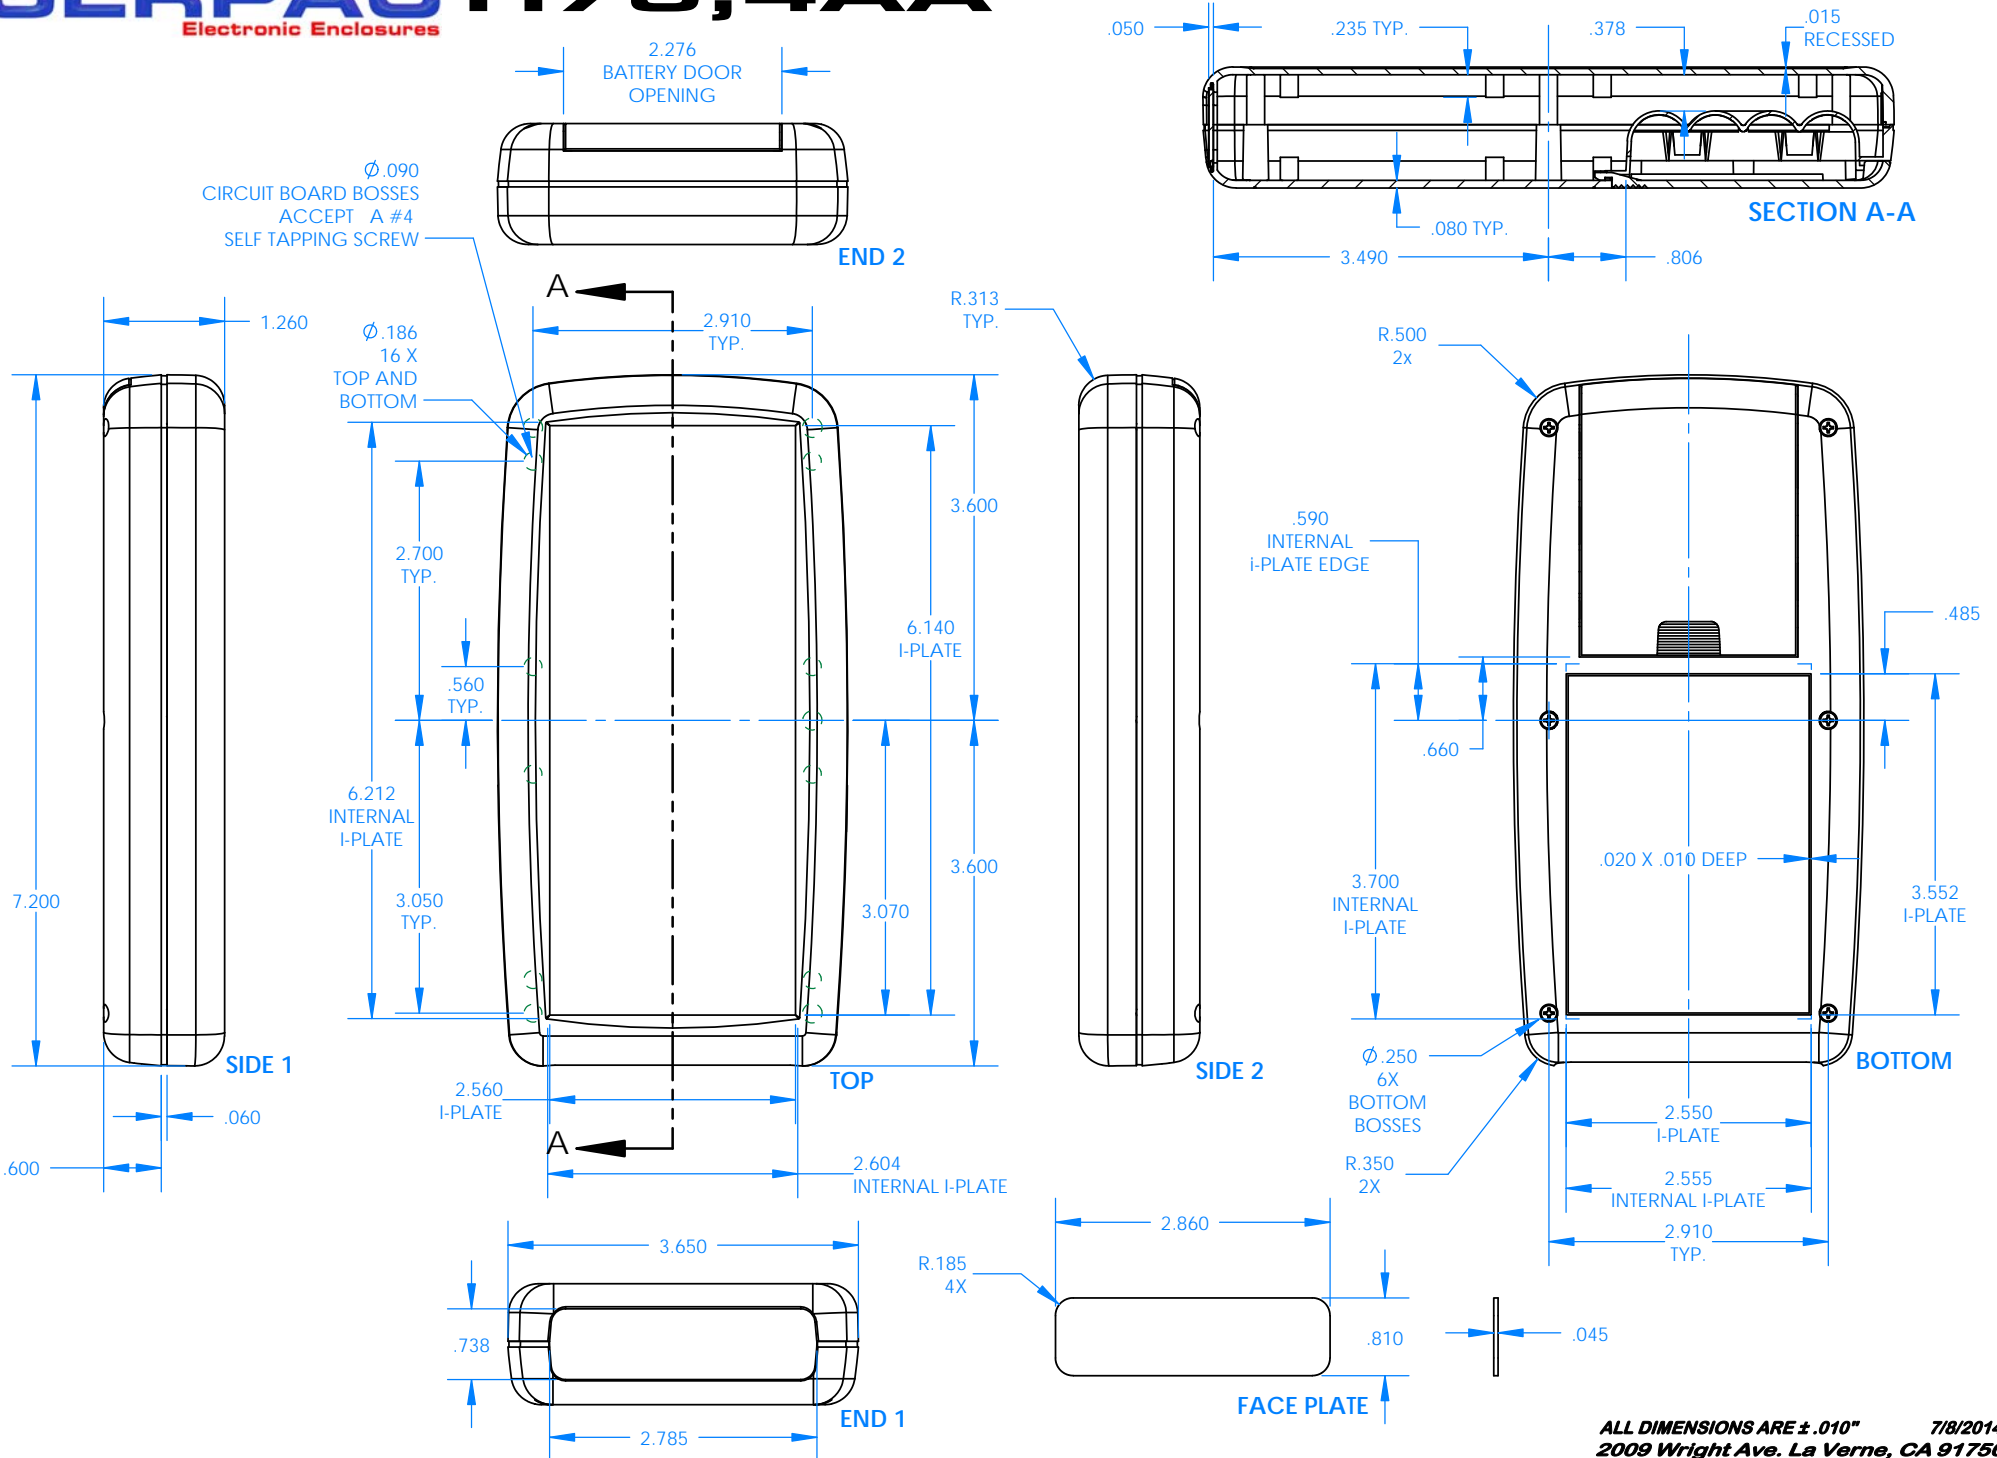

# SERPAC H75,4AA

Electronic Enclosures

ALL DIMENSIONS ARE ± .010" 7/8/2014  
 2009 Wright Ave. La Verne, CA 91750  
 Ph. (626) 331-0517 Fx. (626) 331-8584 serpac.com