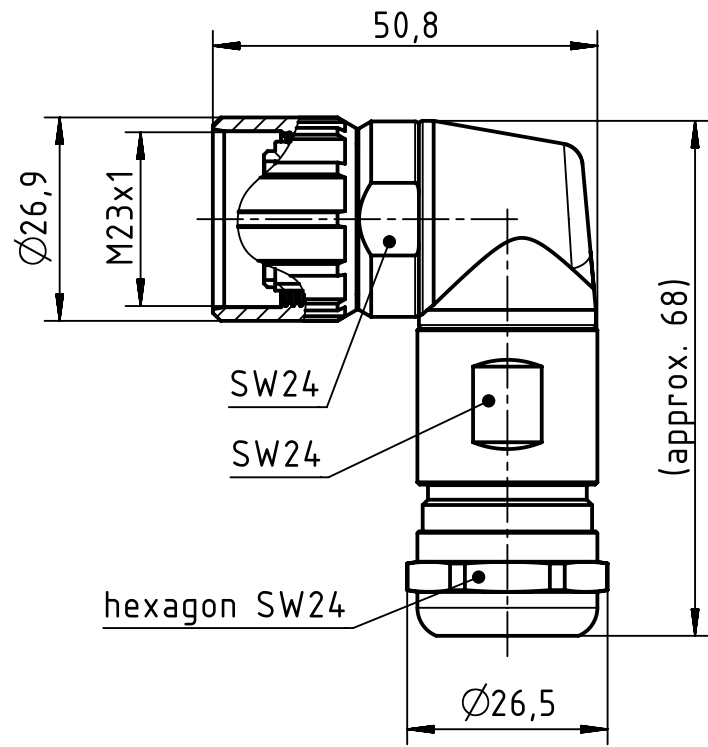

Distance sleeve - Female

Distance sleeve - Male

 All Dimensions in mm Original Size DIN A4		Scale 1:1	Free size tol.		Ref.
 All rights reserved Department EL PD - DE		Created by KLASSEN P	Inspected by RIEPE	Standardisation TIEMANNA	Date 2017-02-15
HARTING Electric GmbH & Co. KG D-32339 Espelkamp		Title Han M23 Hood angled 7-12mm - NO EMC			State Final Release
		Type TB	Number 09 15 100 0601		Doc-Key / ECM-Nr. 100710438/UGD/001/A 500000115544
				Rev. A	Page 1/1