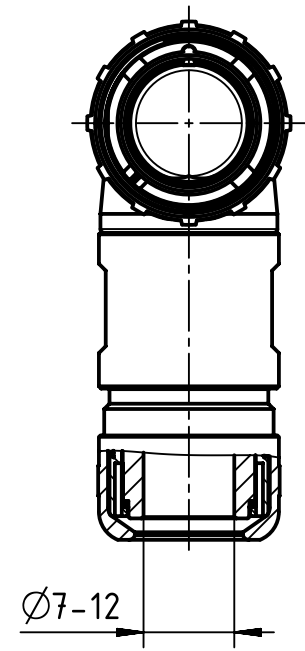

Distance sleeve - Female

Distance sleeve - Male

 All Dimensions in mm Original Size DIN A4		Scale 1:1	Free size tol.		Ref.
 All rights reserved Department EL PD - DE		Created by KLASSEN P	Inspected by RIEPE	Standardisation TIEMANNA	Date 2017-02-15
HARTING Electric GmbH & Co. KG D-32339 Espelkamp		Title Han M23 Hood angled 7-12mm - NO EMC			State Final Release
		Type TB	Number 09 15 100 0601		Doc-Key / ECM-Nr. 100710438/UGD/001/A 500000115544
				Rev. A	Page 1/1