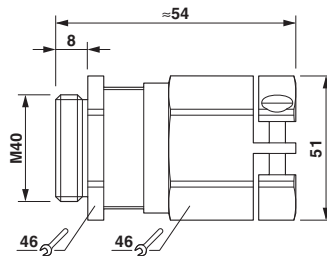

#### Dimensions

Length	54 mm
Length without connecting thread	46 mm
Wrench size, union nut	46 mm
Wrench size, support	46 mm
Hexagon angular dimension GRP	51 mm
Length of the connecting thread	8 mm
Feed-through hole diameter	40.1 mm ... 40.3 mm
External cable diameter	16 mm ... 28 mm
Clamping range of the strain relief clip	16.00 mm ... 28.00 mm

## Technical data

## Drawings

Dimensional drawing