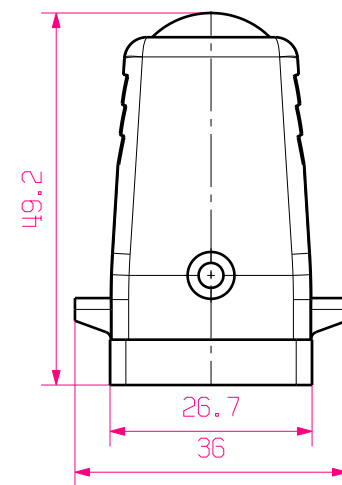

MASSE OHNE TOLERANZ SIND KEINE PRUEFMASSE
 DIMS. WITHOUT TOLERANCE ARE NOT CONTROL DIMS.

1	PLUG HOOD HOUSING	PC
ROHSTOFF-NR. R.PART NO.	TYP PART NAME	WERKSTOFF MATERIAL

CAT.NO.: 165240000

MAX. NRN./NOS. ?		MODIFICATION		Weidmüller 		DRAWING NO.	ISSUE NO.	
	SCALE: 1/1	DATE	NAME	HDC 07A TWLU 1PG11G STECKERGEHAEUSE PLUG HOOD HOUSING				
	SUPERSEDES:	DRAWN	22.11.2005					LIU_F
	SUPERSEDED BY:	CHECKED	30.11.2005					ZHANG_T
		APPROVED			PRODUCT FILE:			