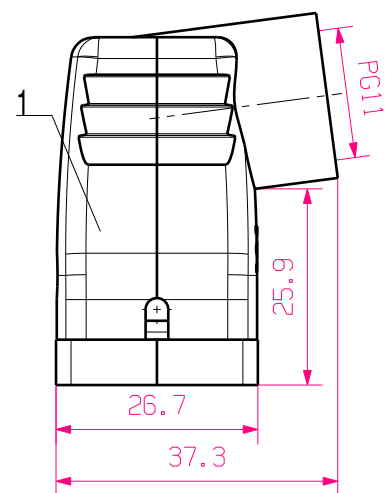

MASSE OHNE TOLERANZ SIND KEINE PRUEFMASSE
 DIMS. WITHOUT TOLERANCE ARE NOT CONTROL DIMS.

1	PLUG HOOD HOUSING	PC
ROHSTOFF-NR. R.PART NO.	TYP PART NAME	WERKSTOFF MATERIAL

CAT.NO.: 165240000

MAX. NRN./NOS. ?		MODIFICATION		Weidmüller 		DRAWING NO.	ISSUE NO.	
	SCALE: 1/1	DATE	NAME	HDC 07A TWLU 1PG11G STECKERGEHAEUSE PLUG HOOD HOUSING				
	SUPERSEDES:	DRAWN	22.11.2005					LIU_F
	SUPERSEDED BY:	CHECKED	30.11.2005					ZHANG_T
		APPROVED			PRODUCT FILE:			