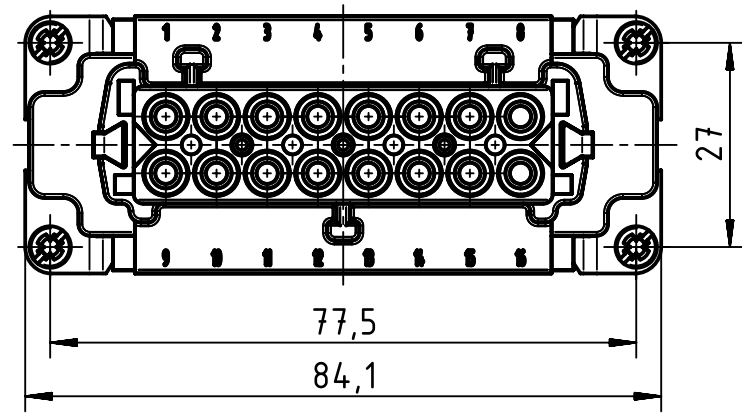

1 2 3 4 5 6

A
B
C
D

panel cut out (1:2)

	All rights reserved Department EL PD - DE HARTING Electric GmbH & Co. KG D-32339 Espelkamp	All Dimensions in mm Original Size DIN A4		Scale 1:1	Free size tol.	Ref. Sub.
		Created by HOLLERT	Inspected by SPILKERN	Standardisation TIEMANNA	Date 2013-11-05	State Final Release
Title Han High Temp 16E-c female					Doc-Key / ECM-Nr. 100528775/UGD/001/A 500000067351	
Type TB		Number 09 33 816 2702			Rev. A	Page 1/1