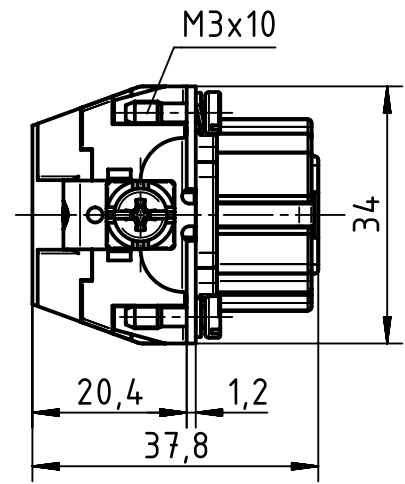

1 2 3 4 5 6

A
B
C
D

panel cut out (1:2)

	All rights reserved Department EL PD - DE HARTING Electric GmbH & Co. KG D-32339 Espelkamp	All Dimensions in mm Original Size DIN A4		Scale 1:1	Free size tol.	Ref. Sub.
		Created by HOLLERT	Inspected by SPILKERN	Standardisation TIEMANNA	Date 2013-11-05	State Final Release
Title Han High Temp 16E-c female					Doc-Key / ECM-Nr. 100528775/UGD/001/A 500000067351	
Type TB		Number 09 33 816 2702			Rev. A	Page 1/1