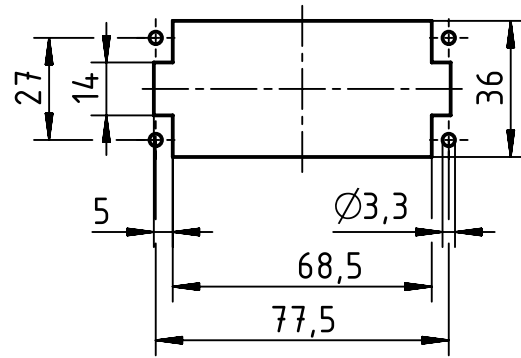

1 2 3 4 5 6

A
B
C
D

panel cut out (1:2)

	All rights reserved Department EL PD - DE HARTING Electric GmbH & Co. KG D-32339 Espelkamp	All Dimensions in mm Original Size DIN A4		Scale 1:1	Free size tol.	Ref. Sub.
		Created by HOLLERT	Inspected by SPILKERN	Standardisation TIEMANNA	Date 2013-11-05	State Final Release
Title Han High Temp 16E-c female					Doc-Key / ECM-Nr. 100528775/UGD/001/A 500000067351	
Type TB		Number 09 33 816 2702			Rev. A	Page 1/1