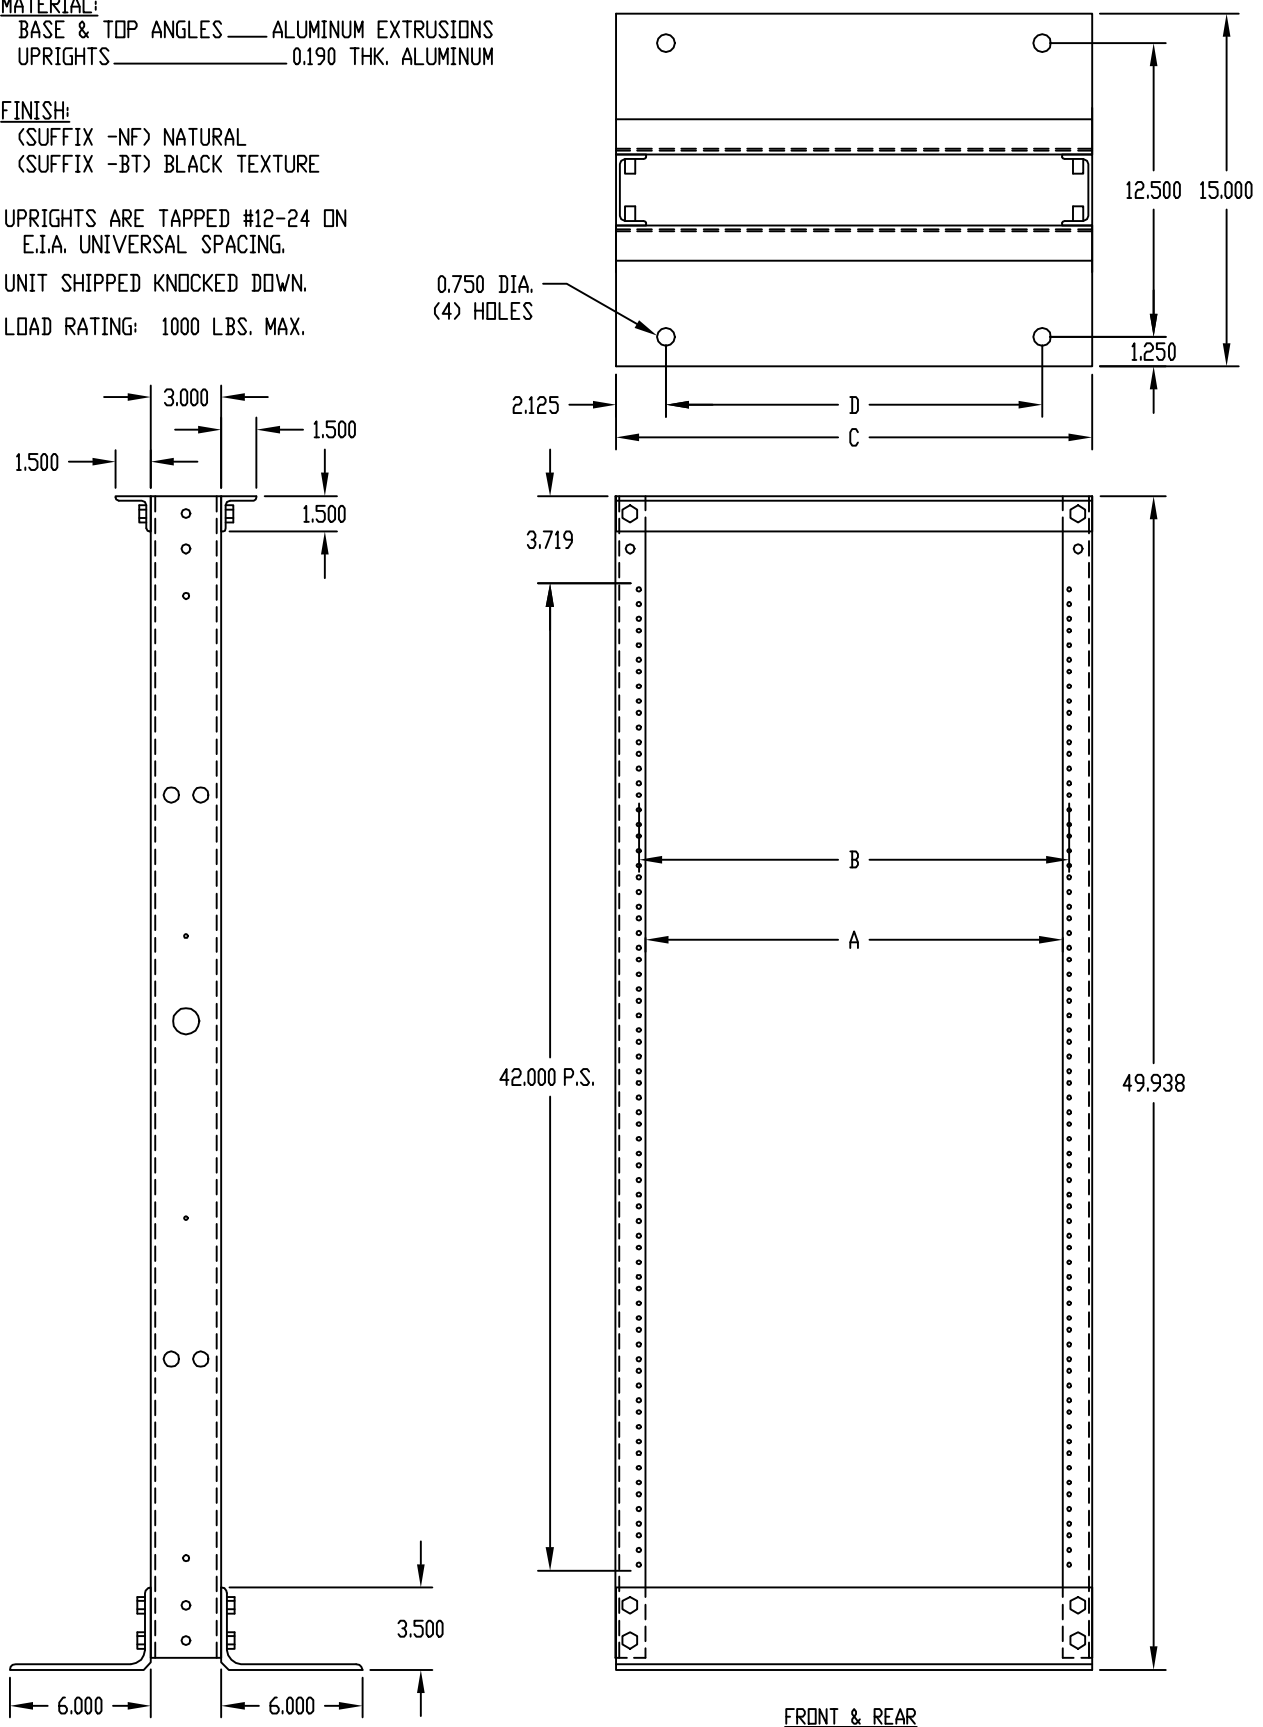

PART NAME ALUMINUM RELAY RACK

PART No. ARR-1276-NF & ARR-1276-BT  
ARR-1296 NF & ARR-1296-BT

**MATERIAL:**  
BASE & TOP ANGLES — ALUMINUM EXTRUSIONS  
UPRIGHTS — 0.190 THK. ALUMINUM

**FINISH:**  
(SUFFIX -NF) NATURAL  
(SUFFIX -BT) BLACK TEXTURE

UPRIGHTS ARE TAPPED #12-24 DN  
E.I.A. UNIVERSAL SPACING.

UNIT SHIPPED KNOCKED DOWN.

LOAD RATING: 1000 LBS. MAX.

PART NO.	PANEL SPACE	OVERALL HEIGHT	A	B	C	D
ARR-1276-NF	42.000	49.938	17.752	18.312	20.250	16.000
ARR-1276-BT	42.000	49.938	17.752	18.312	20.250	16.000
ARR-1296-NF	42.000	49.938	21.752	22.312	24.250	20.000
ARR-1296-BT	42.000	49.938	21.752	22.312	24.250	20.000