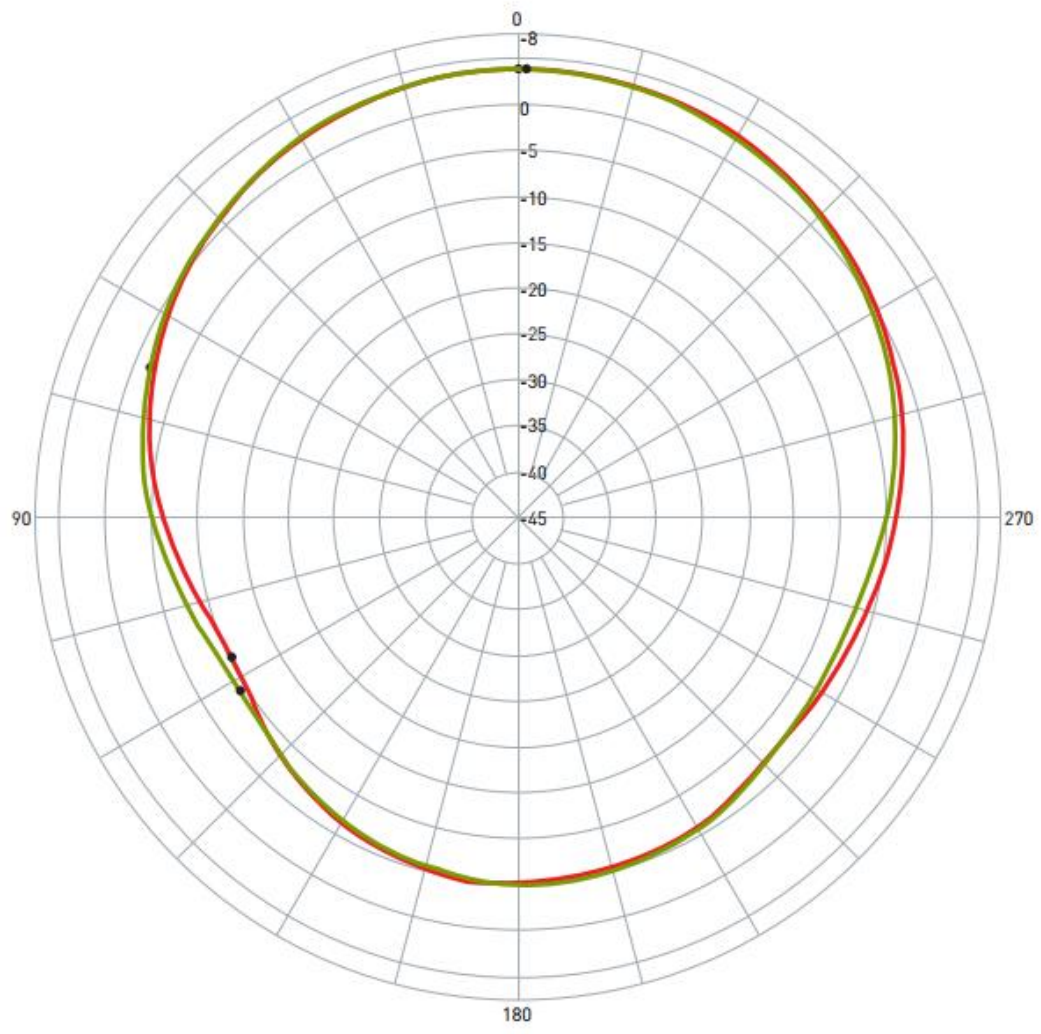

1. Introduction

This 35mm square ceramic GPS/GLONASS/GALILEO/BEIDOU patch antenna's wide band of operation leads to excellent gain and radiation pattern stability on all three GNSS system bands.

Compared to using a smaller antenna, this will translate into the GNSS system having much higher location accuracy, improved reliability of lock in urban areas, better signal reception, with more satellites acquired and a quicker time to first fix.

The patch is mounted via pin and double-sided adhesive.

2. Specification

ELECTRICAL	
Frequency	BeiDou: 1561.098MHz \pm 2.046MHz GPS/GALILEO: 1575.42 \pm 1.023MHz GLONASS: 1602 \pm 5MHz
Centre Frequency	1594MHz \pm 6MHz
VSWR	2.5 : 1 max
Bandwidth	57MHz Return Loss @-10dB
Zenith Gain	BeiDou: +4.5dBi typ. GPS/GALILEO: +3.0dBi typ. GLONASS: +4.5dBi typ.
Impedance	50 Ω
MECHANICAL	
Dimensions	35 x 35 x 6.5mm
Material	Ceramic
Pin Diameter	0.9mm
Pin Length	4.0mm
ENVIRONMENTAL	
Operation Temperature	-40°C to 85°C
Storage Temperature	-40°C to 105°C
Humidity	Non-condensing 65°C 95% RH

3. Antenna S11 Properties

4. 2D Antenna Radiation

4.1 1575.42MHz Free Space

	Peak Gain (dBi)	Average Gain (dBi)
XZ Plane	3.85	-0.97
YZ Plane	3.78	-1.04

4.2 1561MHz Free Space

	Peak Gain (dBi)	Average Gain (dBi)
XZ Plane	5.01	0.22
YZ Plane	5.02	0.21