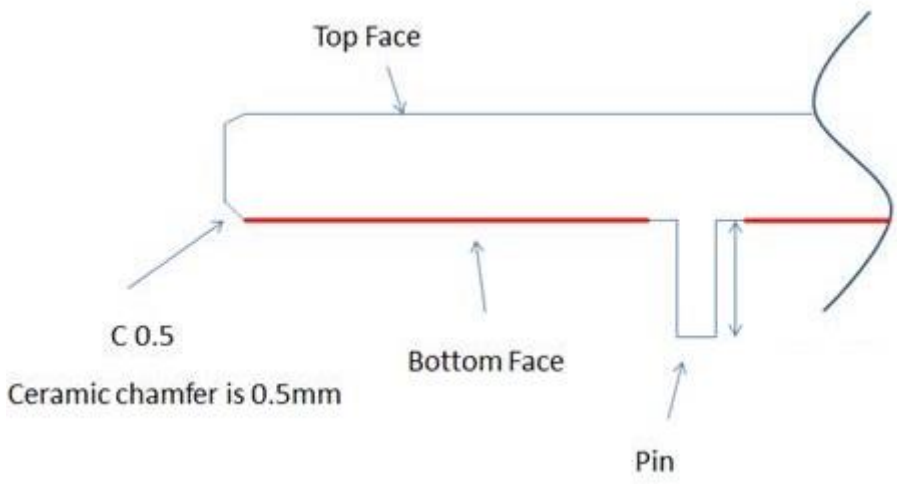

The patch is mounted via pin and double-sided adhesive.

2. Specification

ELECTRICAL	
Frequency	BeiDou: 1561.098MHz \pm 2.046MHz GPS/GALILEO: 1575.42 \pm 1.023MHz GLONASS: 1602 \pm 5MHz
Centre Frequency	1594MHz \pm 6MHz
VSWR	2.5 : 1 max
Bandwidth	57MHz Return Loss @-10dB
Zenith Gain	BeiDou: +4.5dBi typ. GPS/GALILEO: +3.0dBi typ. GLONASS: +4.5dBi typ.
Impedance	50 Ω
MECHANICAL	
Dimensions	35 x 35 x 6.5mm
Material	Ceramic
Pin Diameter	0.9mm
Pin Length	4.0mm
ENVIRONMENTAL	
Operation Temperature	-40°C to 85°C
Storage Temperature	-40°C to 105°C
Humidity	Non-condensing 65°C 95% RH

3. Antenna S11 Properties

4. 2D Antenna Radiation

4.1 1575.42MHz Free Space

	Peak Gain (dBi)	Average Gain (dBi)
XZ Plane	3.85	-0.97
YZ Plane	3.78	-1.04

4.2 1561MHz Free Space

	Peak Gain (dBi)	Average Gain (dBi)
XZ Plane	5.01	0.22
YZ Plane	5.02	0.21

4.3 1602MHz Free Space

	Peak Gain (dBi)	Average Gain (dBi)
XZ Plane	5.51	0.65
YZ Plane	5.23	0.39

5. Mechanical Drawing

NOTES:
 1. Double sided adhesive area 

5.1 Adhesive Thickness

Red Line shows the adhesive without Liner – thickness 0.08~0.1mm