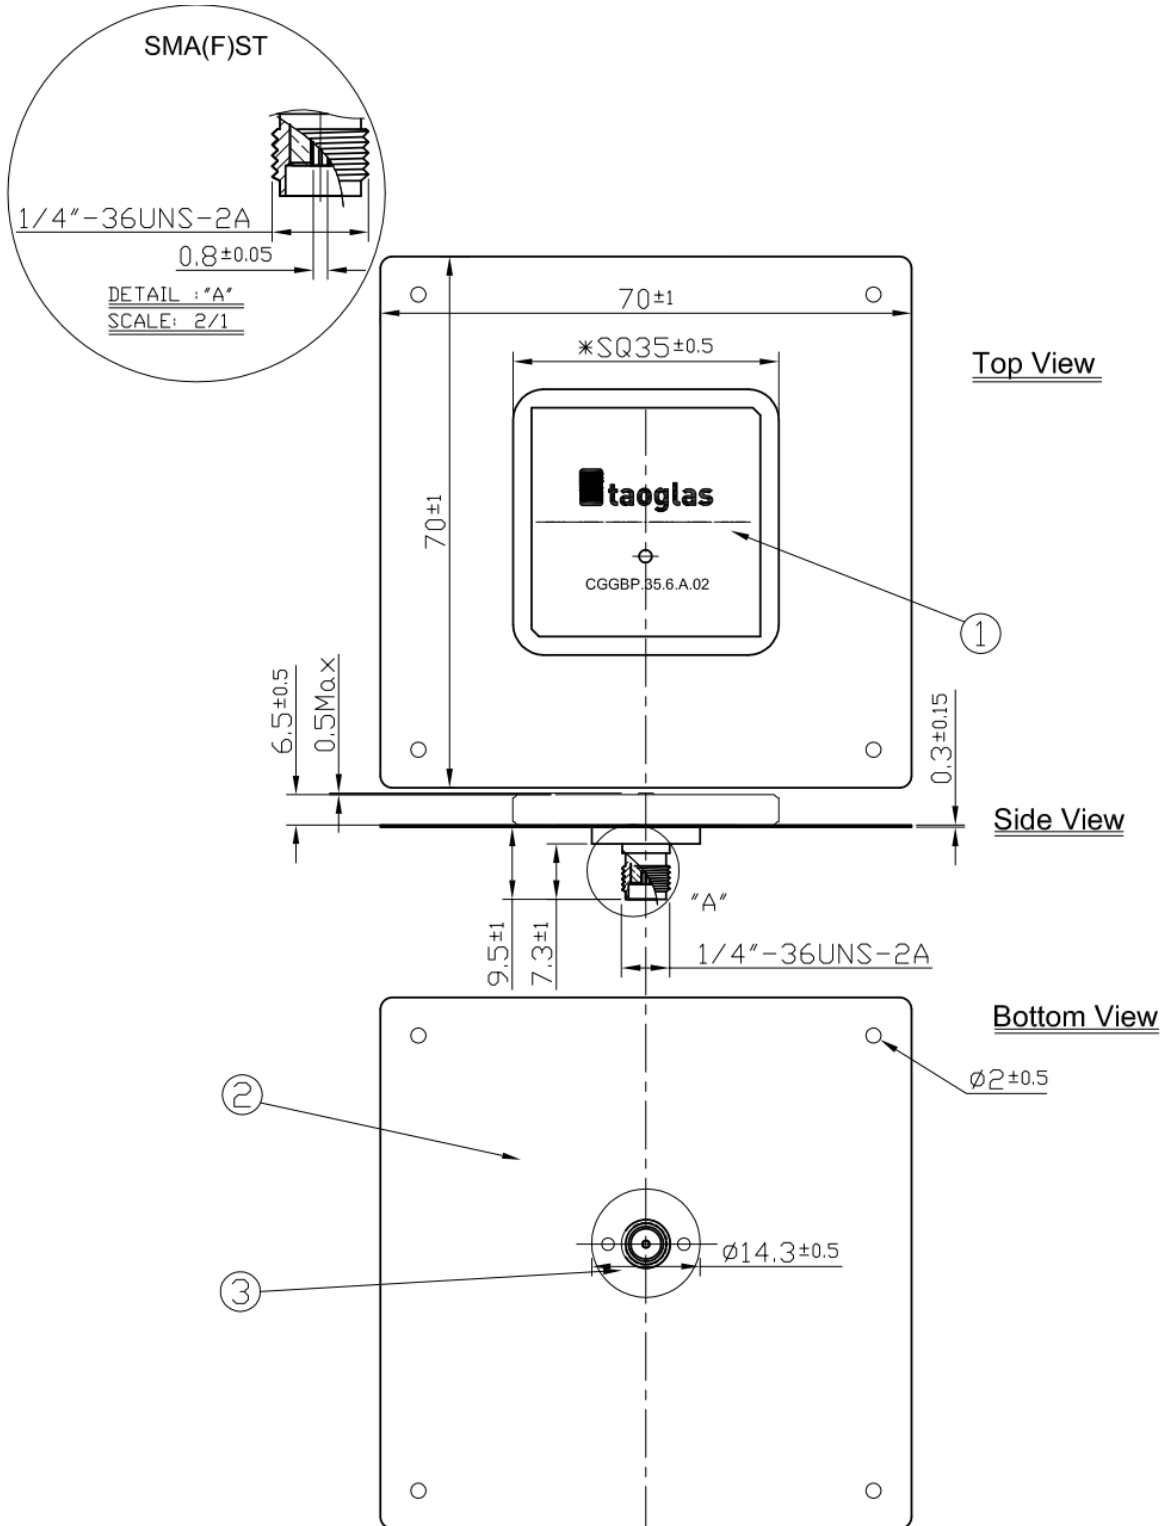

SPECIFICATION

Part No. : **CGGBP.35.6.A.02**

Product Name : 35mm*35mm*6.5mm 3~4dBi
GPS/GLONASS/GALILEO/BEIDOU
Embedded Patch Antenna
BEIDOU 1561MHz / GPS-GALILEO 1575MHz /
GLONASS 1602MHz

Feature : Dielectric Ceramic
Pin Mount
RoHS Compliant

The patch is mounted via pin and double-sided adhesive.

2. Specification

ELECTRICAL	
Frequency	BeiDou: 1561.098MHz \pm 2.046MHz GPS/GALILEO: 1575.42 \pm 1.023MHz GLONASS: 1602 \pm 5MHz
Centre Frequency	1594MHz \pm 6MHz
VSWR	2.5 : 1 max
Bandwidth	57MHz Return Loss @-10dB
Zenith Gain	BeiDou: +4.5dBi typ. GPS/GALILEO: +3.0dBi typ. GLONASS: +4.5dBi typ.
Impedance	50 Ω
MECHANICAL	
Dimensions	35 x 35 x 6.5mm
Material	Ceramic
Pin Diameter	0.9mm
Pin Length	4.0mm
ENVIRONMENTAL	
Operation Temperature	-40°C to 85°C
Storage Temperature	-40°C to 105°C
Humidity	Non-condensing 65°C 95% RH

4.3 1602MHz Free Space

	Peak Gain (dBi)	Average Gain (dBi)
XZ Plane	5.51	0.65
YZ Plane	5.23	0.39

5. Mechanical Drawing

NOTES:
 1. Double sided adhesive area 

5.1 Adhesive Thickness

Red Line shows the adhesive without Liner – thickness 0.08~0.1mm

6. CGGBP.D.35.A EVB

7. PCB Footprint Recommendation

8. Packaging

8.1 Inner Tray

12 pieces per tray

6 Trays per Inside Box = 72

4 Inside Boxes per Outer Carton -Outer Carton contains 288 pieces

8.2 Carton