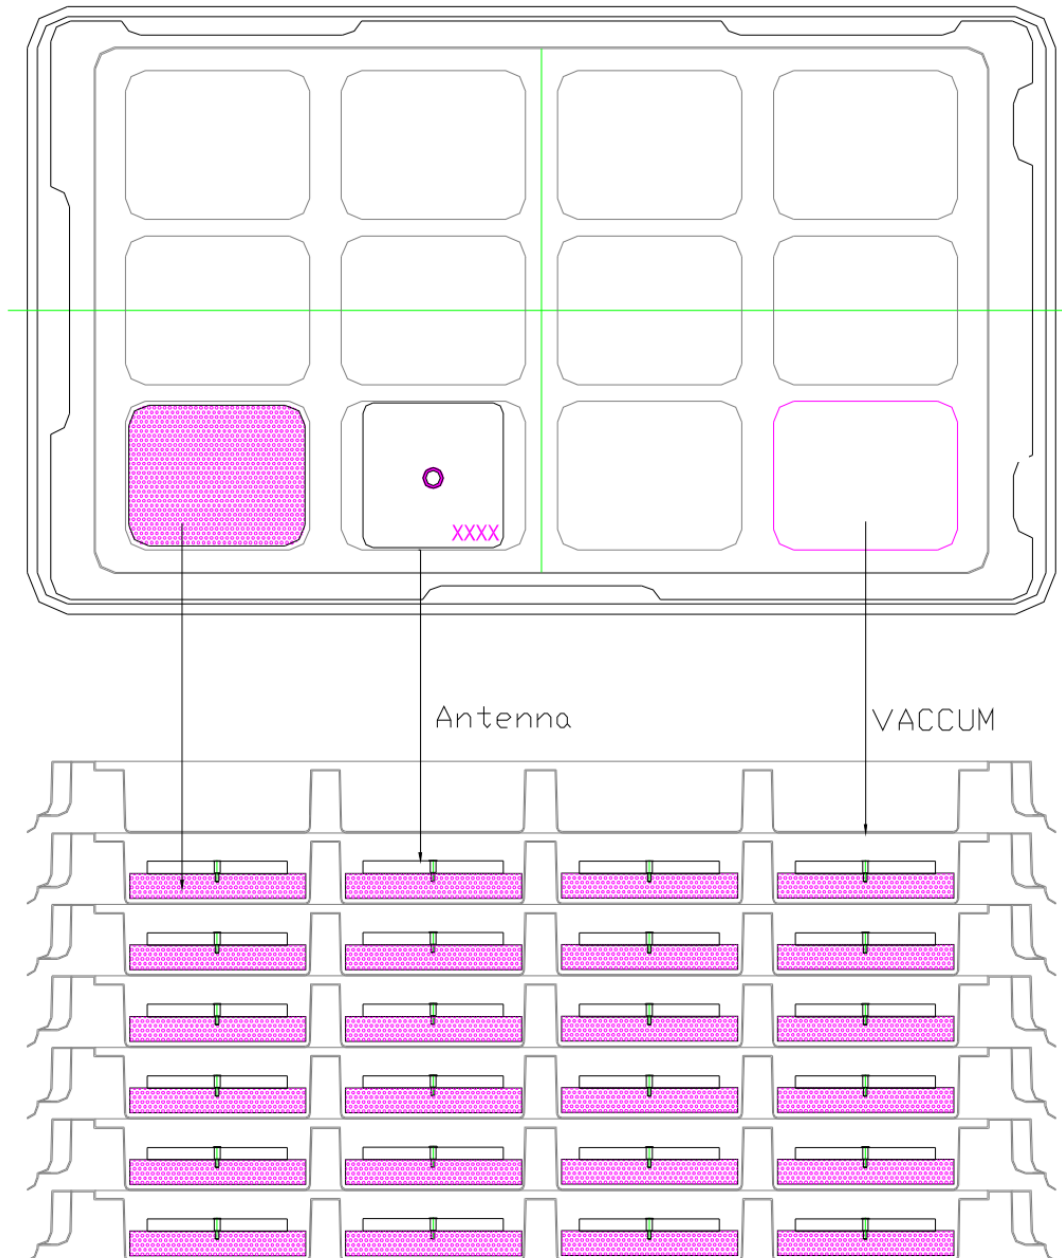

4.3 1602MHz Free Space

	Peak Gain (dBi)	Average Gain (dBi)
XZ Plane	5.51	0.65
YZ Plane	5.23	0.39

5. Mechanical Drawing

NOTES:
 1. Double sided adhesive area 

5.1 Adhesive Thickness

Red Line shows the adhesive without Liner – thickness 0.08~0.1mm

6. CGGBP.D.35.A EVB

7. PCB Footprint Recommendation

8. Packaging

8.1 Inner Tray

12 pieces per tray

6 Trays per Inside Box = 72

4 Inside Boxes per Outer Carton -Outer Carton contains 288 pieces

8.2 Carton