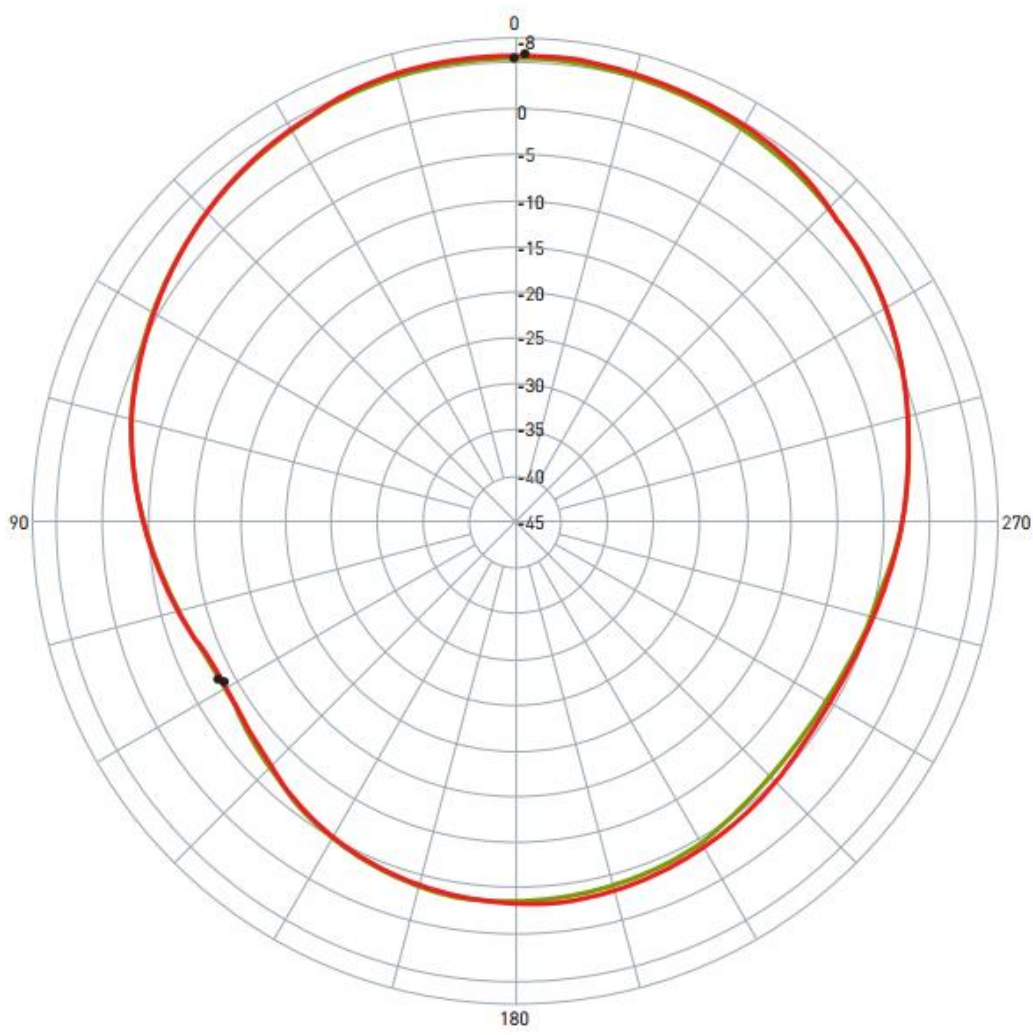

The patch is mounted via pin and double-sided adhesive.

2. Specification

ELECTRICAL	
Frequency	BeiDou: 1561.098MHz \pm 2.046MHz GPS/GALILEO: 1575.42 \pm 1.023MHz GLONASS: 1602 \pm 5MHz
Centre Frequency	1594MHz \pm 6MHz
VSWR	2.5 : 1 max
Bandwidth	57MHz Return Loss @-10dB
Zenith Gain	BeiDou: +4.5dBi typ. GPS/GALILEO: +3.0dBi typ. GLONASS: +4.5dBi typ.
Impedance	50 Ω
MECHANICAL	
Dimensions	35 x 35 x 6.5mm
Material	Ceramic
Pin Diameter	0.9mm
Pin Length	4.0mm
ENVIRONMENTAL	
Operation Temperature	-40°C to 85°C
Storage Temperature	-40°C to 105°C
Humidity	Non-condensing 65°C 95% RH

3. Antenna S11 Properties

4. 2D Antenna Radiation

4.1 1575.42MHz Free Space

	Peak Gain (dBi)	Average Gain (dBi)
XZ Plane	3.85	-0.97
YZ Plane	3.78	-1.04

4.2 1561MHz Free Space

	Peak Gain (dBi)	Average Gain (dBi)
XZ Plane	5.01	0.22
YZ Plane	5.02	0.21

4.3 1602MHz Free Space

	Peak Gain (dBi)	Average Gain (dBi)
XZ Plane	5.51	0.65
YZ Plane	5.23	0.39

5. Mechanical Drawing

NOTES:
 1. Double sided adhesive area 

5.1 Adhesive Thickness

Red Line shows the adhesive without Liner – thickness 0.08~0.1mm