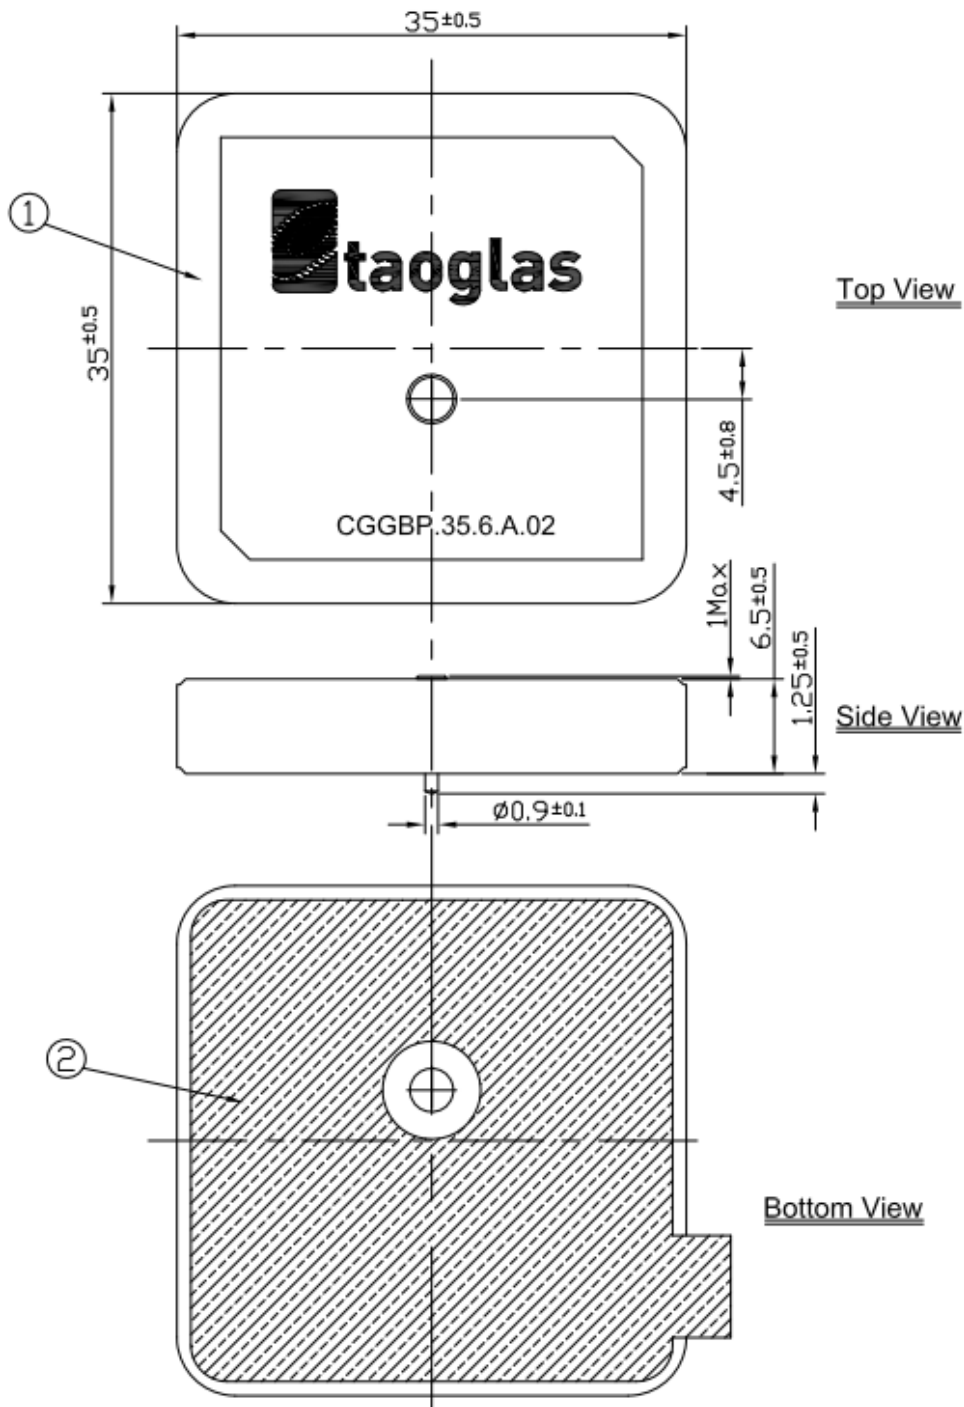

SPECIFICATION

Part No. : **CGGBP.35.6.A.02**

Product Name : 35mm*35mm*6.5mm 3~4dBi
GPS/GLONASS/GALILEO/BEIDOU
Embedded Patch Antenna
BEIDOU 1561MHz / GPS-GALILEO 1575MHz /
GLONASS 1602MHz

Feature : Dielectric Ceramic
Pin Mount
RoHS Compliant

The patch is mounted via pin and double-sided adhesive.

2. Specification

ELECTRICAL	
Frequency	BeiDou: 1561.098MHz \pm 2.046MHz GPS/GALILEO: 1575.42 \pm 1.023MHz GLONASS: 1602 \pm 5MHz
Centre Frequency	1594MHz \pm 6MHz
VSWR	2.5 : 1 max
Bandwidth	57MHz Return Loss @-10dB
Zenith Gain	BeiDou: +4.5dBi typ. GPS/GALILEO: +3.0dBi typ. GLONASS: +4.5dBi typ.
Impedance	50 Ω
MECHANICAL	
Dimensions	35 x 35 x 6.5mm
Material	Ceramic
Pin Diameter	0.9mm
Pin Length	4.0mm
ENVIRONMENTAL	
Operation Temperature	-40°C to 85°C
Storage Temperature	-40°C to 105°C
Humidity	Non-condensing 65°C 95% RH

3. Antenna S11 Properties

4. 2D Antenna Radiation

4.1 1575.42MHz Free Space

	Peak Gain (dBi)	Average Gain (dBi)
XZ Plane	3.85	-0.97
YZ Plane	3.78	-1.04

4.2 1561MHz Free Space

	Peak Gain (dBi)	Average Gain (dBi)
XZ Plane	5.01	0.22
YZ Plane	5.02	0.21

4.3 1602MHz Free Space

	Peak Gain (dBi)	Average Gain (dBi)
XZ Plane	5.51	0.65
YZ Plane	5.23	0.39

5. Mechanical Drawing

NOTES:
 1. Double sided adhesive area 

5.1 Adhesive Thickness

Red Line shows the adhesive without Liner – thickness 0.08~0.1mm