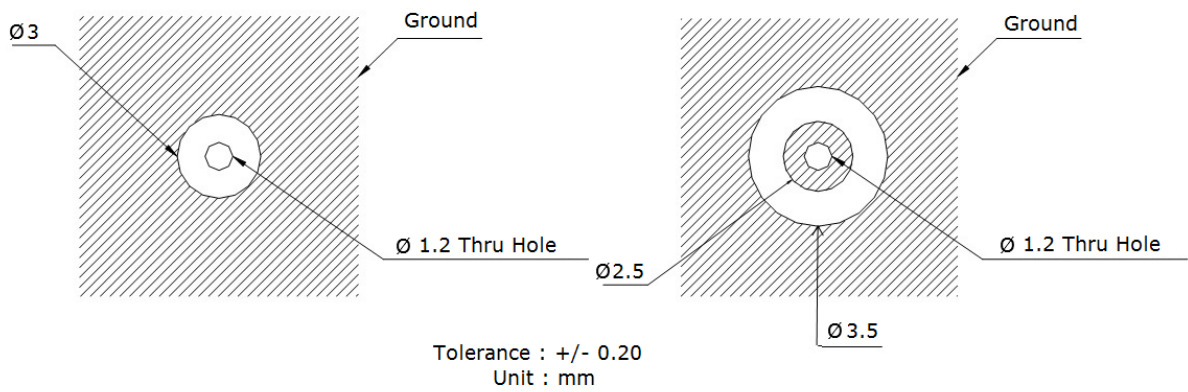

7. PCB Footprint Recommendation