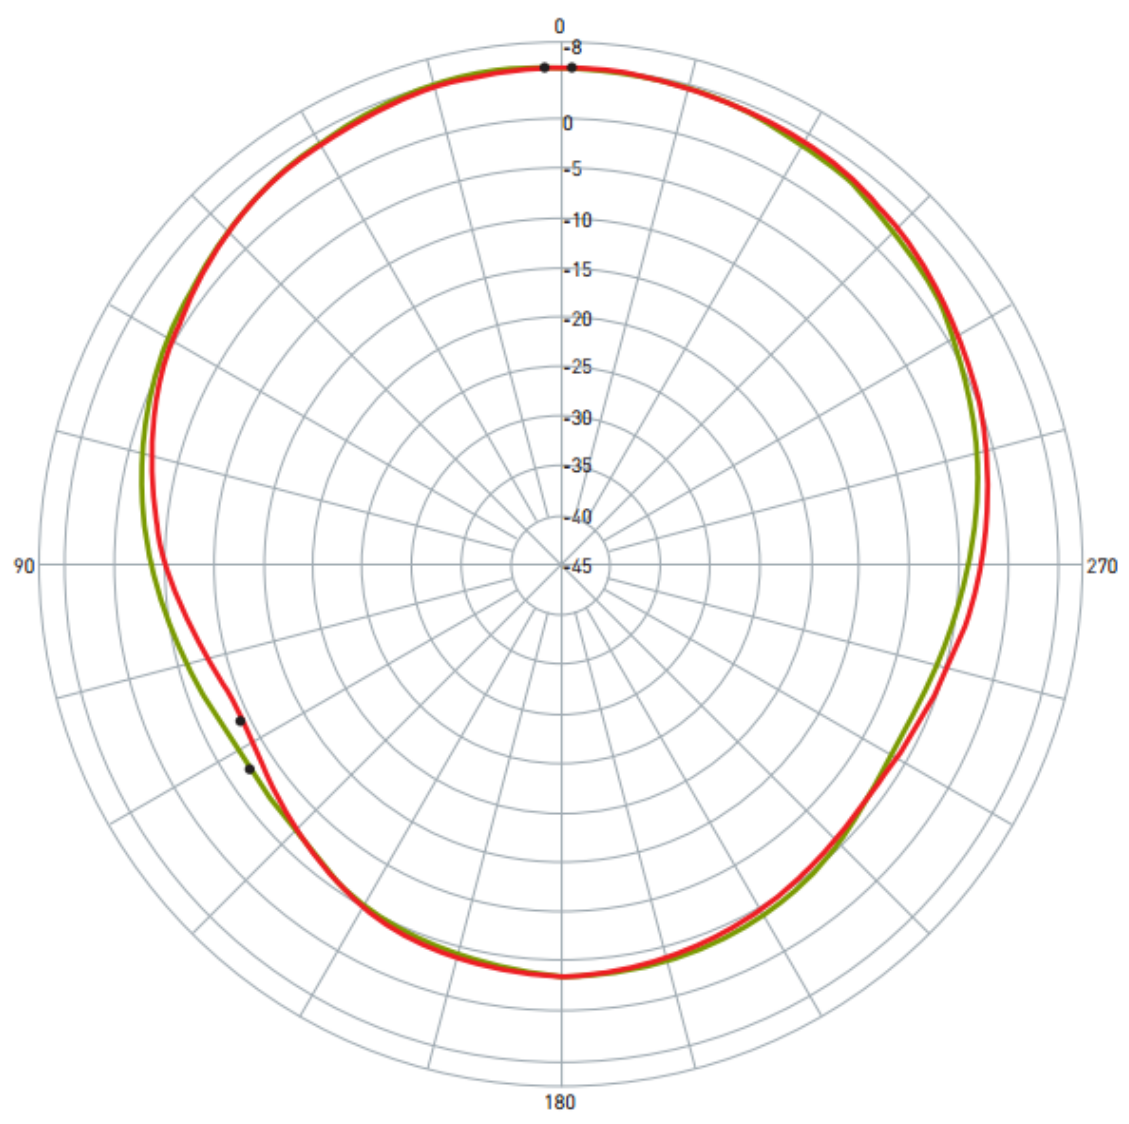

The patch is mounted via pin and double-sided adhesive.

2. Specification

ELECTRICAL	
Frequency	BeiDou: 1561.098MHz \pm 2.046MHz GPS/GALILEO: 1575.42 \pm 1.023MHz GLONASS: 1602 \pm 5MHz
Centre Frequency	1594MHz \pm 6MHz
VSWR	2.5 : 1 max
Bandwidth	57MHz Return Loss @-10dB
Zenith Gain	BeiDou: +4.5dBi typ. GPS/GALILEO: +3.0dBi typ. GLONASS: +4.5dBi typ.
Impedance	50 Ω
MECHANICAL	
Dimensions	35 x 35 x 6.5mm
Material	Ceramic
Pin Diameter	0.9mm
Pin Length	4.0mm
ENVIRONMENTAL	
Operation Temperature	-40°C to 85°C
Storage Temperature	-40°C to 105°C
Humidity	Non-condensing 65°C 95% RH

3. Antenna S11 Properties

4. 2D Antenna Radiation

4.1 1575.42MHz Free Space

	Peak Gain (dBi)	Average Gain (dBi)
XZ Plane	3.85	-0.97
YZ Plane	3.78	-1.04

4.2 1561MHz Free Space

	Peak Gain (dBi)	Average Gain (dBi)
XZ Plane	5.01	0.22
YZ Plane	5.02	0.21

4.3 1602MHz Free Space

	Peak Gain (dBi)	Average Gain (dBi)
XZ Plane	5.51	0.65
YZ Plane	5.23	0.39

5. Mechanical Drawing

NOTES:
 1. Double sided adhesive area 

5.1 Adhesive Thickness

Red Line shows the adhesive without Liner – thickness 0.08~0.1mm