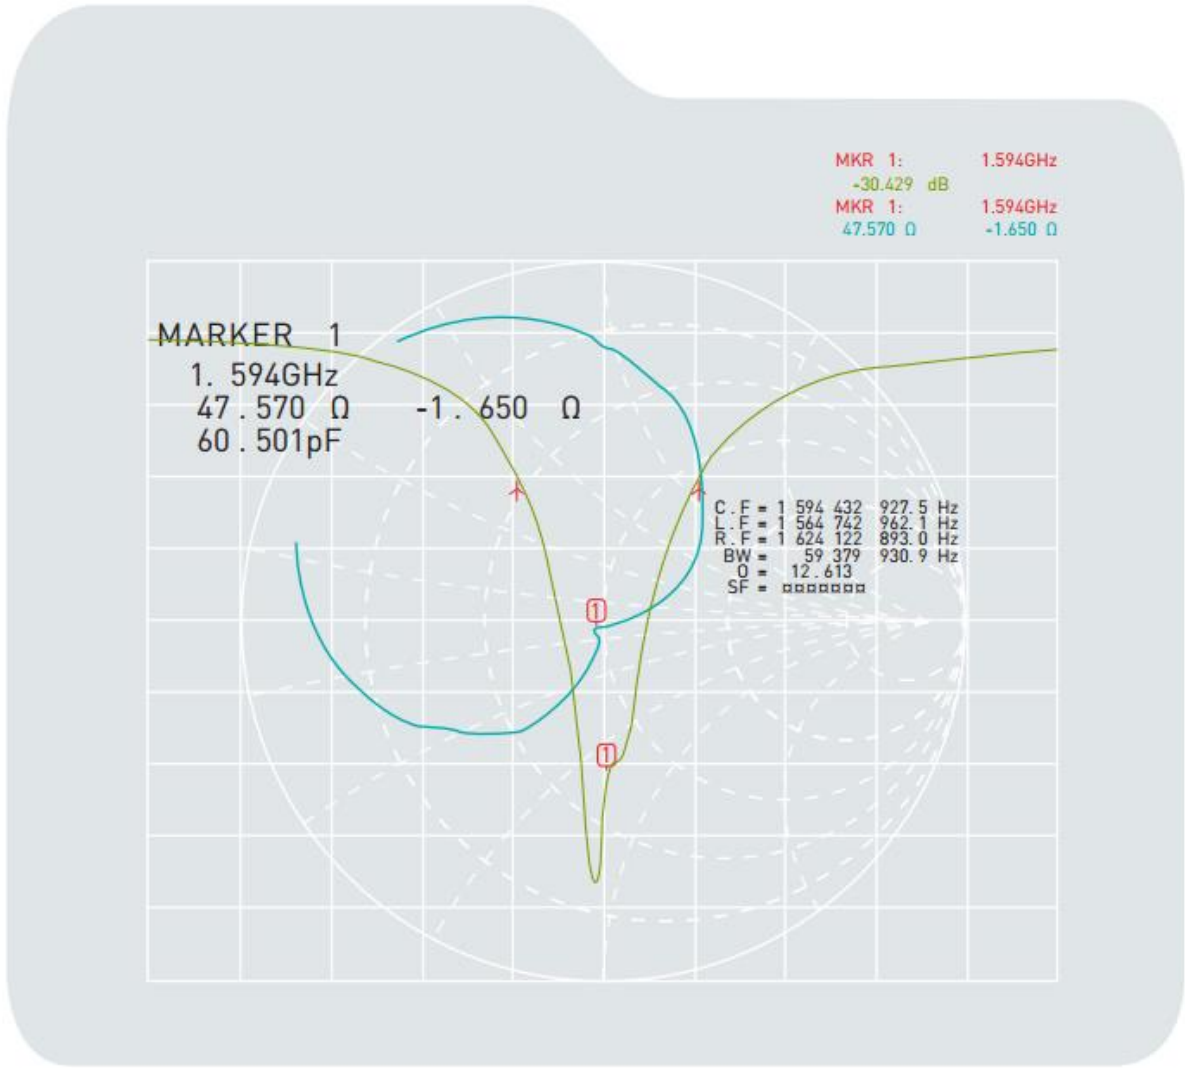

3. Antenna S11 Properties