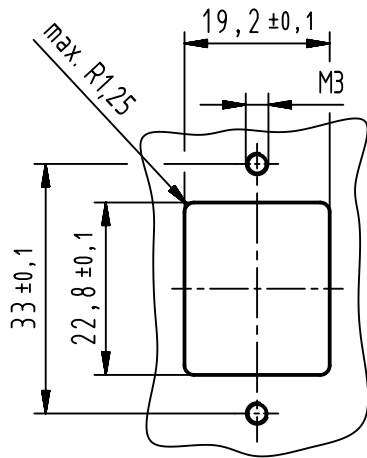

1 2 3 4 5 6

panel cut out  
(1:1)

(1:1)

09350020321	1
09350020321XL	100
part-no.	quantity

	All rights reserved Department EC PD - DE	All Dimensions in mm Original Size DIN A4			Scale 2:1	Free size tol.		Ref. Sub. TB 09 35 002 0321 35946 10.12.09		
		HARTING Electronics GmbH D-32339 Espelkamp	Created by ELLERMANN	Inspected by DAHMS	Standardisation HOFFMANN	Date 2013-06-21	State Final Release		Doc-Key / ECM-Nr. 100108172/UGD/003/B 500000063423	
		Title Han PushPull RJ45 agg plastic			Type TB		Number 09350020321		Rev. B	Page 1/1