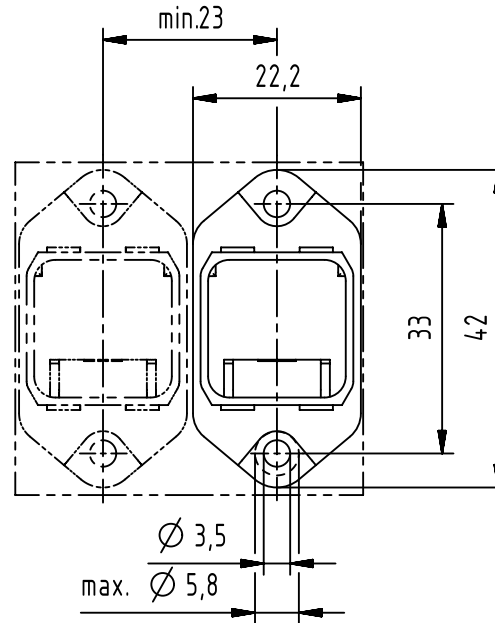

1 2 3 4 5 6

panel cut out  
(1:1)

(1:1)

09350020321	1
09350020321XL	100
part-no.	quantity

	All rights reserved Department EC PD - DE	All Dimensions in mm Original Size DIN A4			Scale 2:1	Free size tol.		Ref. Sub. TB 09 35 002 0321 35946 10.12.09		
		HARTING Electronics GmbH D-32339 Espelkamp	Created by ELLERMANN	Inspected by DAHMS	Standardisation HOFFMANN	Date 2013-06-21	State Final Release		Doc-Key / ECM-Nr. 100108172/UGD/003/B 500000063423	
		Title Han PushPull RJ45 agg plastic			Type TB		Number 09350020321		Rev. B	Page 1/1