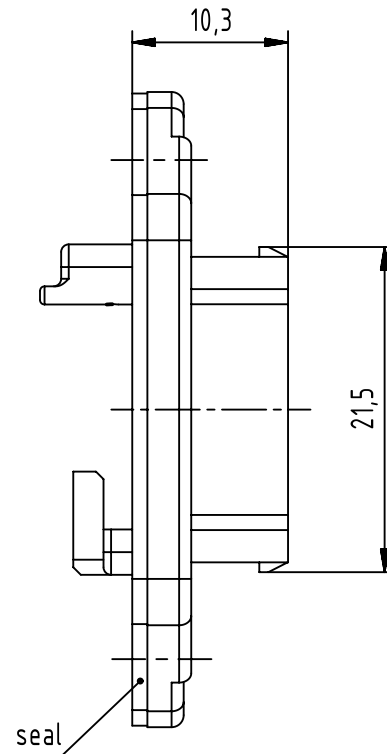

1 2 3 4 5 6

panel cut out  
(1:1)

(1:1)

09350020321	1
09350020321XL	100
part-no.	quantity

	All rights reserved Department EC PD - DE	All Dimensions in mm Original Size DIN A4			Scale 2:1	Free size tol.		Ref. Sub. TB 09 35 002 0321 35946 10.12.09		
		HARTING Electronics GmbH D-32339 Espelkamp	Created by ELLERMANN	Inspected by DAHMS	Standardisation HOFFMANN	Date 2013-06-21	State Final Release		Doc-Key / ECM-Nr. 100108172/UGD/003/B 500000063423	
		Title Han PushPull RJ45 agg plastic			Type TB		Number 09350020321		Rev. B	Page 1/1