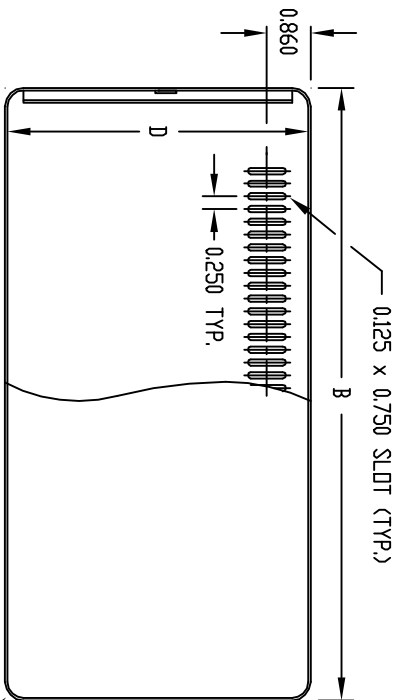

PART  
NAME

CHAMPION SERIES

PART  
No.

CS-11202 TD CS-11216

TOP VIEW

SIDE VIEW

FRONT VIEW

MATERIAL: 0050 THK. ALUMINUM  
QTY. (4) #F-3581 RUBBER FEET  
QTY. (8) #6 x 1/4 TRUSS HEAD  
TAPPING SCREW.  
FINISH: TWO COLOR COMBINATIONS  
SAND TEXTURED OR BLACK  
TEXTURED TOP & BOTTOM, BOTH  
WITH SMOOTH WHITE FRONT &  
REAR PANELS.

PART No.	HEIGHT A	WIDTH B	DEPTH C	CLEAR INSIDE HEIGHT D	CLEAR INSIDE WIDTH E	CLEAR INSIDE DEPTH F
CS-11202	4.000	6.000	6.000	3.875	5.375	5.141
CS-11204	4.000	9.000	8.000	3.875	8.375	7.141
CS-11206	4.000	12.000	8.000	3.875	11.375	7.141
CS-11208	6.000	9.000	8.000	5.875	8.375	7.141
CS-11210	6.000	12.000	8.000	5.875	11.375	7.141
CS-11212	6.000	12.000	10.000	5.875	11.375	9.141
CS-11214	8.000	9.000	8.000	7.875	8.375	7.141
CS-11216	8.000	12.000	10.000	7.875	11.375	9.141