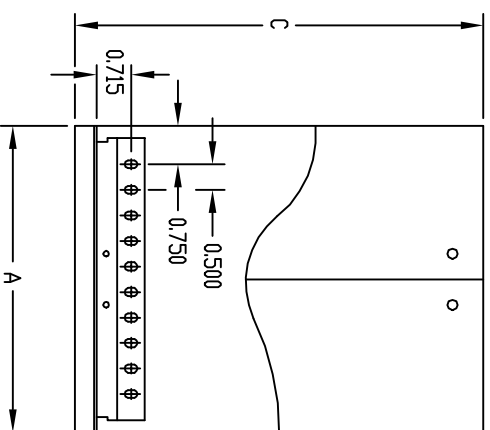

PART  
NAME

CHAMPION SERIES

PART  
No.

CS-11202 TD CS-11216

TOP VIEW

SIDE VIEW

FRONT VIEW

MATERIAL: 0050 THK. ALUMINUM  
QTY. (4) #F-3581 RUBBER FEET  
QTY. (8) #6 x 1/4 TRUSS HEAD  
TAPPING SCREW.  
FINISH: TWO COLOR COMBINATIONS  
SAND TEXTURED OR BLACK  
TEXTURED TOP & BOTTOM, BOTH  
WITH SMOOTH WHITE FRONT &  
REAR PANELS.

PART No.	HEIGHT A	WIDTH B	DEPTH C	CLEAR INSIDE HEIGHT D	CLEAR INSIDE WIDTH E	CLEAR INSIDE DEPTH F
CS-11202	4.000	6.000	6.000	3.875	5.375	5.141
CS-11204	4.000	9.000	8.000	3.875	8.375	7.141
CS-11206	4.000	12.000	8.000	3.875	11.375	7.141
CS-11208	6.000	9.000	8.000	5.875	8.375	7.141
CS-11210	6.000	12.000	8.000	5.875	11.375	7.141
CS-11212	6.000	12.000	10.000	5.875	11.375	9.141
CS-11214	8.000	9.000	8.000	7.875	8.375	7.141
CS-11216	8.000	12.000	10.000	7.875	11.375	9.141