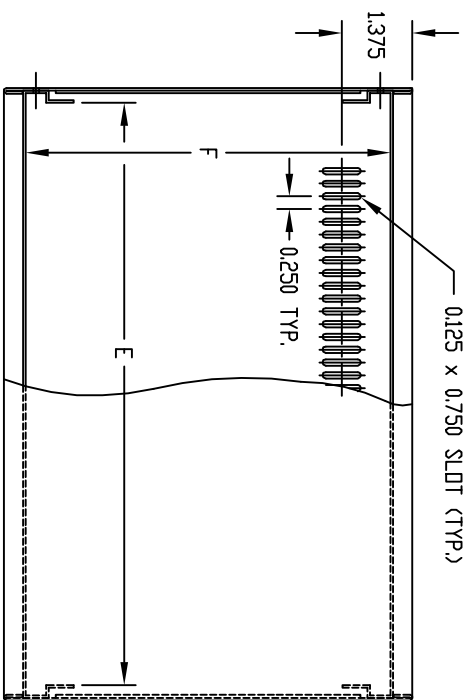

PART  
NAME

CHAMPION SERIES

PART  
No.

CS-11202 TD CS-11216

TOP VIEW

SIDE VIEW

FRONT VIEW

MATERIAL: 0050 THK. ALUMINUM  
QTY. (4) #F-3581 RUBBER FEET  
QTY. (8) #6 x 1/4 TRUSS HEAD  
TAPPING SCREW.  
FINISH: TWO COLOR COMBINATIONS  
SAND TEXTURED OR BLACK  
TEXTURED TOP & BOTTOM, BOTH  
WITH SMOOTH WHITE FRONT &  
REAR PANELS.

PART No.	HEIGHT A	WIDTH B	DEPTH C	CLEAR INSIDE HEIGHT D	CLEAR INSIDE WIDTH E	CLEAR INSIDE DEPTH F
CS-11202	4.000	6.000	6.000	3.875	5.375	5.141
CS-11204	4.000	9.000	8.000	3.875	8.375	7.141
CS-11206	4.000	12.000	8.000	3.875	11.375	7.141
CS-11208	6.000	9.000	8.000	5.875	8.375	7.141
CS-11210	6.000	12.000	8.000	5.875	11.375	7.141
CS-11212	6.000	12.000	10.000	5.875	11.375	9.141
CS-11214	8.000	9.000	8.000	7.875	8.375	7.141
CS-11216	8.000	12.000	10.000	7.875	11.375	9.141