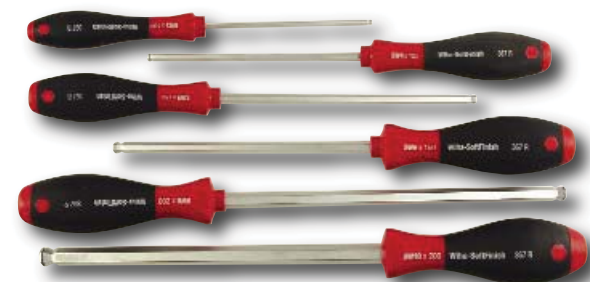

367 92 6 Pc. Set MagicRing Metric Ball End Hex-Drivers

Hex blade chrome-vanadium-molybdenum steel, hardened, hard chromed. Wiha-SoftFinish® handle, multi-component, cushion grip.

Item No.	mm	mm	mm	mm	lbs.
367 92	367 30	3.0	100	367 60	6.0 150 1.86
	367 40	4.0	125	367 80	8.0 200
	367 50	5.0	150	367 86	10.0 200