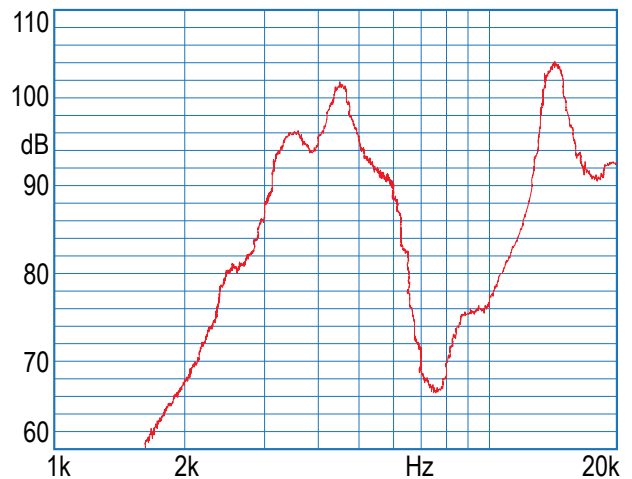

PRODUCT DATA SHEET

PART NO. PT -1404 NON-WASHABLE TYPE

PT -1404

DIMENSIONS

DIMENSION: Ø14.0 x H4.0

SPECIFICATION	UNIT	PT -1404
Rated Voltage Square Wave	(Vpp)	10
Operating Voltage	(VDC)	1~30
Current Consumption	(mA)	3
Capacitance at 120 Hz	(pF)	10000±30%
Sound Output (min)	(dB)	80
Resonance Frequency	(Hz)	4800 ±300
Operating Temp	(C)	-20~+60
Storage Temp	(C)	-30~+80
Weight	(g)	5
Dimension	mm	Ø14 x H4.0
Terminal		Wire
Environmental Protection Regulation		RoHS

FREQUENCY RESPONSE

*Value applying at rated voltage

*Distance for measurement 10 cm