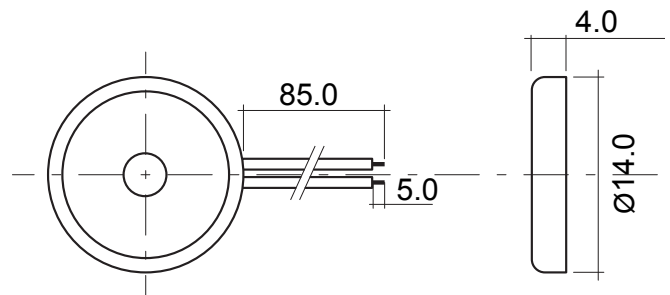

PRODUCT DATA SHEET

PART NO. PT -1404 NON-WASHABLE TYPE

PT -1404

DIMENSIONS

DIMENSION: Ø14.0 x H4.0

SPECIFICATION	UNIT	PT -1404
Rated Voltage Square Wave	(Vpp)	10
Operating Voltage	(VDC)	1~30
Current Consumption	(mA)	3
Capacitance at 120 Hz	(pF)	10000±30%
Sound Output (min)	(dB)	80
Resonance Frequency	(Hz)	4800 ±300
Operating Temp	(C)	-20~+60
Storage Temp	(C)	-30~+80
Weight	(g)	5
Dimension	mm	Ø14 x H4.0
Terminal		Wire
Environmental Protection Regulation		RoHS

FREQUENCY RESPONSE

*Value applying at rated voltage

*Distance for measurement 10 cm