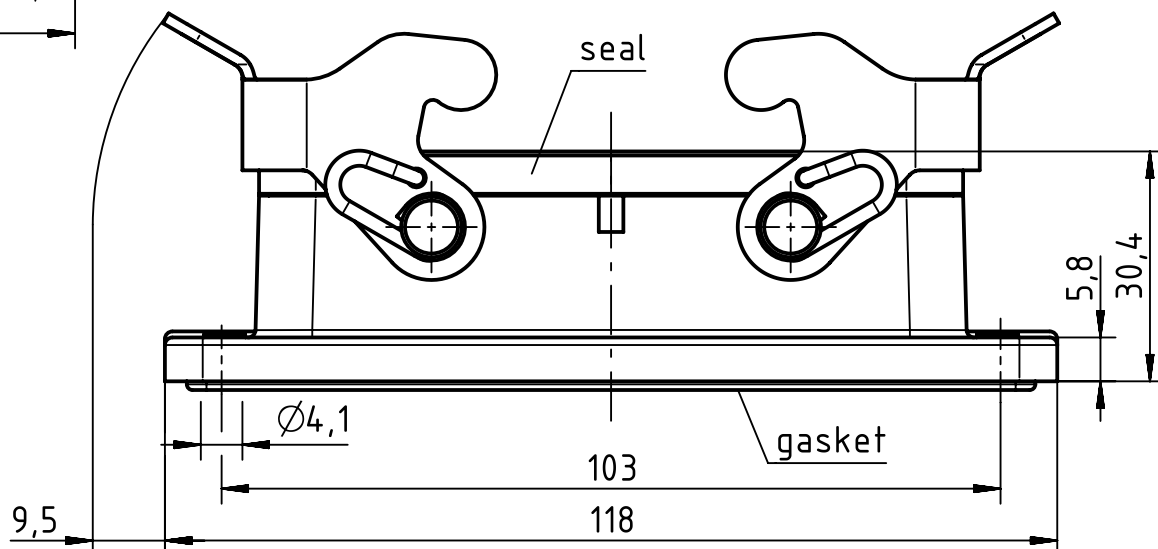

1 2 3 4 5 6

panel cut out (1:2)

	All Dimensions in mm Original Size DIN A4		Scale 1:1		Free size tol.		Ref.			
	All rights reserved Department EL PD - DE		Created by HOLLERT		Inspected by SPILKERN		Standardisation TIEMANNA			
HARTING Electric GmbH & Co. KG D-32339 Espelkamp		Title Han High Temp 16B-agg-QB					Date 2013-11-05		State Final Release	
		Type TB					Number 09 62 816 0391		Doc-Key / ECM-Nr. 100527863/UGD/001/A 500000067351	
							Rev. A		Page 1/1	