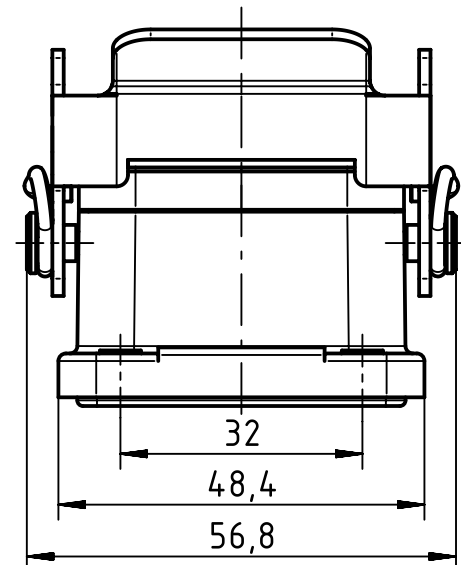

1 2 3 4 5 6

panel cut out (1:2)

	All Dimensions in mm Original Size DIN A4		Scale 1:1		Free size tol.		Ref.			
	All rights reserved Department EL PD - DE		Created by HOLLERT		Inspected by SPILKERN		Standardisation TIEMANNA			
HARTING Electric GmbH & Co. KG D-32339 Espelkamp		Title Han High Temp 16B-agg-QB					Date 2013-11-05		State Final Release	
		Type TB					Number 09 62 816 0391		Doc-Key / ECM-Nr. 100527863/UGD/001/A 500000067351	
							Rev. A		Page 1/1	