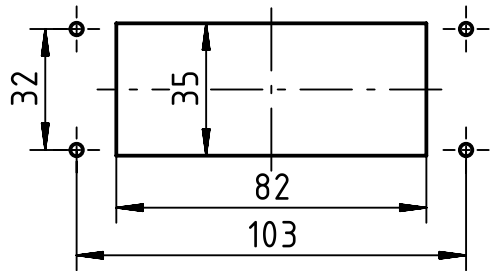

1 2 3 4 5 6

panel cut out (1:2)

	All Dimensions in mm Original Size DIN A4		Scale 1:1		Free size tol.		Ref.			
	All rights reserved Department EL PD - DE		Created by HOLLERT		Inspected by SPILKERN		Standardisation TIEMANNA			
HARTING Electric GmbH & Co. KG D-32339 Espelkamp		Title Han High Temp 16B-agg-QB					Date 2013-11-05		State Final Release	
		Type TB					Number 09 62 816 0391		Doc-Key / ECM-Nr. 100527863/UGD/001/A 500000067351	
							Rev. A		Page 1/1	