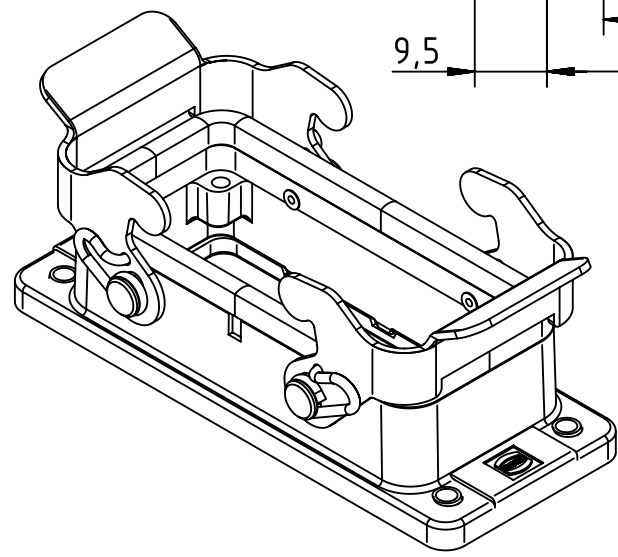

1 2 3 4 5 6

panel cut out (1:2)

	All Dimensions in mm Original Size DIN A4		Scale 1:1		Free size tol.		Ref.			
	All rights reserved Department EL PD - DE		Created by HOLLERT		Inspected by SPILKERN		Standardisation TIEMANNA			
HARTING Electric GmbH & Co. KG D-32339 Espelkamp		Title Han High Temp 16B-agg-QB					Date 2013-11-05		State Final Release	
		Type TB					Number 09 62 816 0391		Doc-Key / ECM-Nr. 100527863/UGD/001/A 500000067351	
							Rev. A		Page 1/1	