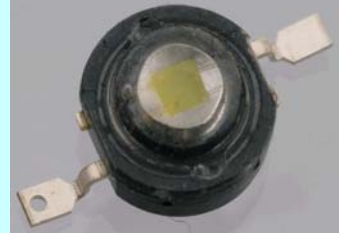

High Power LED - 1W, 3W, and 5W

Color	Part Number LTPL-	R _{th} (J-c)	Luminous Flux @350mA			Luminous Flux @700mA			Luminous Flux @1A			Efficiency @350mA	Efficiency @700mA	Efficiency @1A	Disty Pricing
			Min	Typ	Max	Min	Typ	Max	Min	Typ	Max	Max	Typ	Typ	US\$
Cool White	P011WS	9	51.7	58.9	67.2							45.5			1.138
	P013WST1	6.5	67.2	71.7	76.6		121.9					64.0	49.8		1.438
	P013WST2	6.5	76.6	82.0	87.4		139.4					73.2	56.9		1.650
	P013WSU1	6.5	87.4	93.5	100.0		159.0					83.5	64.9		1.875
	P013WSU2	6.5	100.0	106.8	113.6		181.6					95.4	74.1		2.875
	P014WST2	6	76.6	82.0	87.4		147.6			188.6		68.9	57.0	48.4	2.913
	P014WSU1	6	87.4	93.5	100.0		168.3			215.1		78.6	65.0	55.1	3.325
	P014WSU2	6	100.0	106.8	113.6		192.2			245.6		89.7	74.2	63.0	3.838
Neutral White	P011NS	9	39.8	51.7	67.2							39.9			1.138
	P013NSS0	6.5	51.7	58.9	67.2		94.2					52.6	38.5		1.438
	P013NST1	6.5	67.2	71.7	76.6		114.7					64.0	46.8		1.950
	P013NST2	6.5	76.6	82.0	87.4		131.2					73.2	53.6		2.213
	P014NST1	6	67.2	71.7	76.6		129.1			164.9		60.3	49.8	42.3	3.363
	P014NST2	6	76.6	82.0	87.4		147.6			188.6		68.9	57.0	48.4	3.838
Warm White	P011MS	9	30.6	38.0	51.7							29.3			1.138
	P013MSS0	6.5	51.7	58.9	67.2		94.2					52.6	38.5		1.538
	P014MSS0	6	51.7	58.9	67.2		102.5			129.6		49.5	39.6	33.2	2.688
Single Color	P011R	5	30.6	37.0	51.7							46.0			1.325
	P011G	9	51.7	65.0	76.6							50.2			1.913
	P011B	9	10.7	12.0	13.9							10.8			1.175
	P013B	6.5	10.7	14.0	18.1		22.4					12.5	9.1		1.738
	P011A	5	30.6	38.0	51.7							47.2			1.325
	P011H	5	30.6	38.0	51.7							47.2			1.325

Parts are available in tubes and in tape and reel (500 pcs reel). MCPCB version is shipped in trays in box.
Detail specification is available upon request.

Features highlight -

- High brightness output
- High current drive up to 1000 mA
- Low thermal resistance
- Long operating life, Fast response
- 120 degree viewing angle
- Match existing Power LED footprint
- MCPCB assembly available