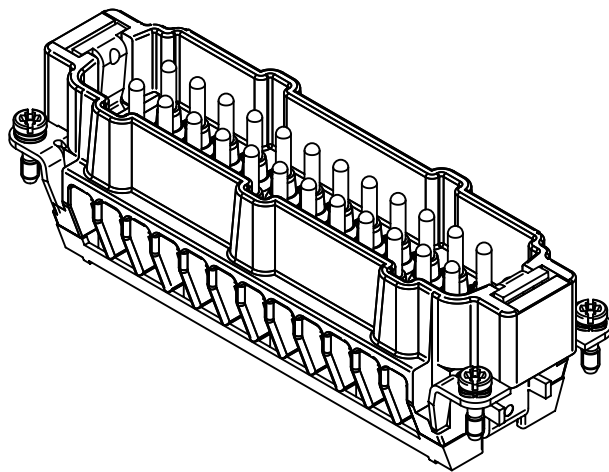

panel cut out (1:2)

	All rights reserved Department EL PD - DE HARTING Electric GmbH & Co. KG D-32339 Espelkamp	All Dimensions in mm Original Size DIN A4		Scale 1:1	Free size tol.	Ref. Sub.
		Created by HOLLERT	Inspected by SPILKERN	Standardisation TIEMANNA	Date 2013-11-05	State Final Release
Title Han High Temp 24E-s male					Doc-Key / ECM-Nr. 100528796/UGD/001/A 500000067351	
Type TB			Number 09 33 824 2601		Rev. A	Page 1/1