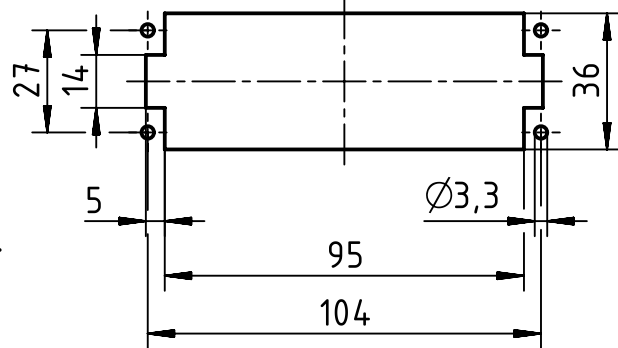

panel cut out (1:2)

	All rights reserved Department EL PD - DE HARTING Electric GmbH & Co. KG D-32339 Espelkamp	All Dimensions in mm Original Size DIN A4		Scale 1:1	Free size tol.	Ref. Sub.
		Created by HOLLERT	Inspected by SPILKERN	Standardisation TIEMANNA	Date 2013-11-05	State Final Release
Title Han High Temp 24E-s male					Doc-Key / ECM-Nr. 100528796/UGD/001/A 500000067351	
Type TB			Number 09 33 824 2601		Rev. A	Page 1/1