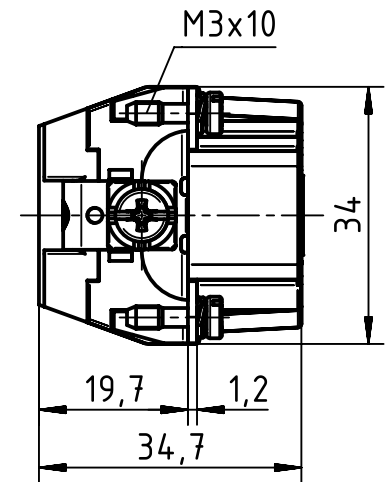

panel cut out (1:2)

	All rights reserved Department EL PD - DE HARTING Electric GmbH & Co. KG D-32339 Espelkamp	All Dimensions in mm Original Size DIN A4		Scale 1:1	Free size tol.	Ref. Sub.
		Created by HOLLERT	Inspected by SPILKERN	Standardisation TIEMANNA	Date 2013-11-05	State Final Release
Title Han High Temp 24E-s male					Doc-Key / ECM-Nr. 100528796/UGD/001/A 500000067351	
Type TB			Number 09 33 824 2601		Rev. A	Page 1/1