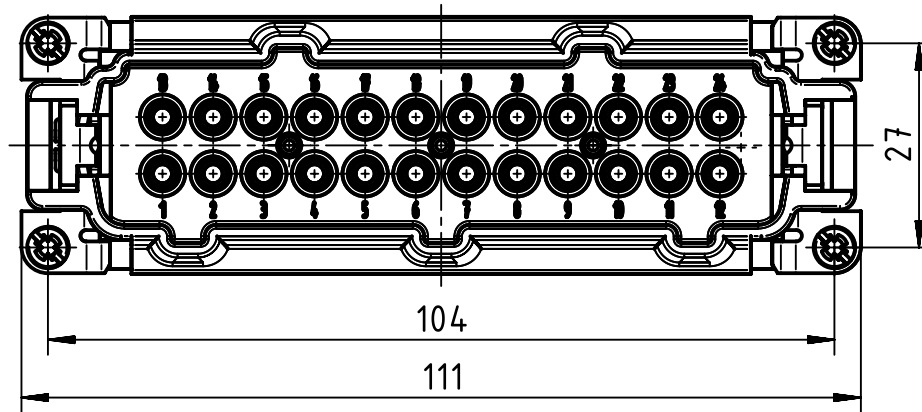

panel cut out (1:2)

	All rights reserved Department EL PD - DE HARTING Electric GmbH & Co. KG D-32339 Espelkamp	All Dimensions in mm Original Size DIN A4		Scale 1:1	Free size tol.	Ref. Sub.
		Created by HOLLERT	Inspected by SPILKERN	Standardisation TIEMANNA	Date 2013-11-05	State Final Release
Title Han High Temp 24E-s male					Doc-Key / ECM-Nr. 100528796/UGD/001/A 500000067351	
Type TB			Number 09 33 824 2601		Rev. A	Page 1/1