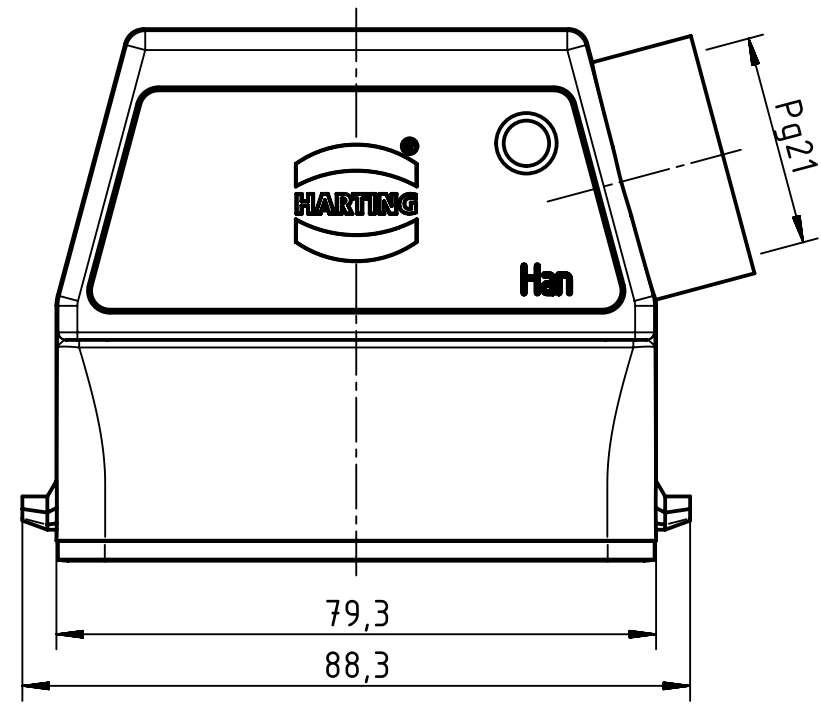

1 2 3 4 5 6

A

B

C

D

All Dimensions in mm Original Size DIN A4		Scale 1:1		Free size tol.		Ref.		
						Sub. TB 09 20 016 0541 v. 09.04.10		
All rights reserved Department EL PD - DE	Created by HOLLERT		Inspected by SCHLEPP		Standardisation TIEMANNA		Date 2014-06-03	State Final Release
	Title Han A Hood Side Entry HC 2 Pegs PG 21						Doc-Key / ECM-Nr. 100189528/UGD/006/A 500000065280	
HARTING Electric GmbH & Co. KG D-32339 Espelkamp		Type TB	Number 09 20 016 0541			Rev. A	Page 1/1	