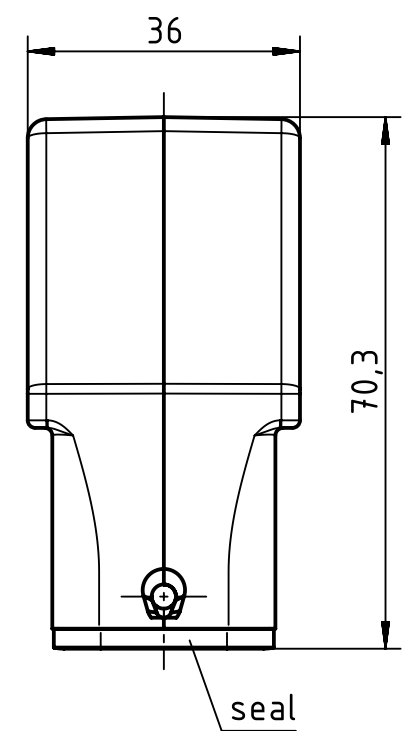

1 2 3 4 5 6

A

B

C

D

All Dimensions in mm Original Size DIN A4		Scale 1:1		Free size tol.		Ref.		
						Sub. TB 09 20 016 0541 v. 09.04.10		
All rights reserved Department EL PD - DE	Created by HOLLERT		Inspected by SCHLEPP		Standardisation TIEMANNA		Date 2014-06-03	State Final Release
	Title Han A Hood Side Entry HC 2 Pegs PG 21						Doc-Key / ECM-Nr. 100189528/UGD/006/A 500000065280	
HARTING Electric GmbH & Co. KG D-32339 Espelkamp		Type TB	Number 09 20 016 0541			Rev. A	Page 1/1	