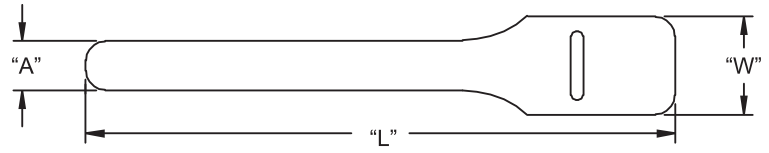

RKWE
Economy Hook & Loop
Cable Ties

- This product features VELCRO® brand hook & loop material
- Similar in function and purpose to the RKW, these economy ties are made from a lower-profile, economical material

Material: Hook: Low Density Polyethylene Loop: Nylon Knit, RMS-251 Standard Pack: 10 per bag				
Black	White	"L" Length	"W"	"A"
RKWE-6-6-BK	RKWE-6-6-W	6.0 (152.4)	.75 (19.1)	.38 (9.5)
RKWE-8-6-BK	RKWE-8-6-W			
RKWE-8-8-BK	RKWE-8-8-W	8.0 (203.2)	1.0 (25.4)	.50 (12.7)
RKWE-8-11-BK	RKWE-8-11-W	11.0 (279.4)		
RKWE-8-12-BK	RKWE-8-12-W	12.0 (304.8)		
RKWE-12-15-BK	RKWE-12-15-W	15.0 (381)	1.5 (38.1)	.75 (19.1)