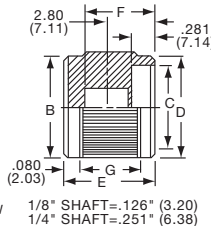

KN SERIES

NO. 6-32 SET SCREW 2 PLACES
1/8" SHAFT=.126" (3.20)
1/4" SHAFT=.251" (6.38)