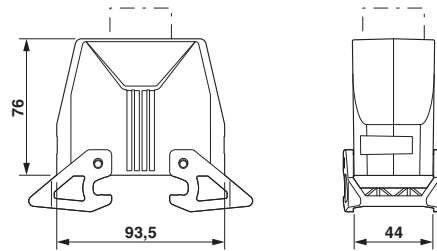

Sleeve housing B10, With double locking latch, Material: Die-cast aluminum, salt water resistant, Cable outlets: 1, straight, Height: 76 mm, Cable gland: none, Gland: no, 1x M40, Standard

Why buy this product

- good shielding in the event of electromagnetic interference

Key Commercial Data

Packing unit	1 STK
Custom tariff number	85389099
Country of origin	China

Technical data

Dimensions

Height	76 mm
Width	44 mm
Length	93.5 mm

Housing - HC-STA-B16-HHWD-1TTM40-EL-AL - 1412709

Technical data

General

Note	For contact inserts HC-B16, BB32, D40, DD72, HS6, HV6, M, K
Size	B10
Housing type	Sleeve housing
Locking type	With double locking latch
No. of cable outlets	1
Cable exit	straight
Screw connection	none
Type of the screw connection	1x M40
Housing material	Die-cast aluminum, salt water resistant
Housing surface material	Uncoated
Material lock	PA

Drawings

Dimensional drawing

Dimensional drawing

Classifications

eCl@ss

eCl@ss 5.1	27143424
eCl@ss 6.0	27143423
eCl@ss 8.0	27440202
eCl@ss 9.0	27440202

ETIM

ETIM 5.0	EC000437
----------	----------