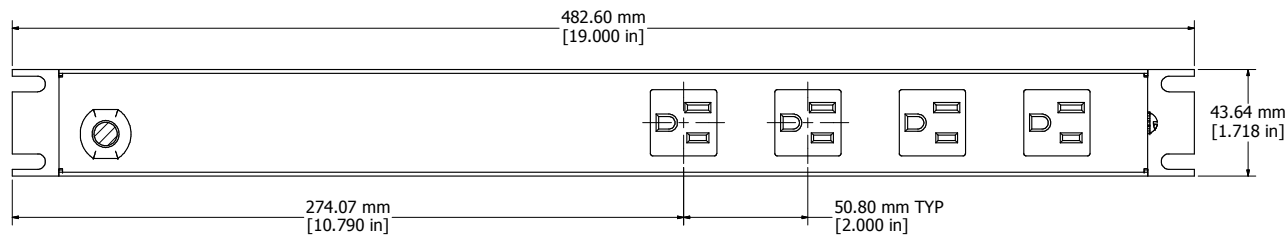

ASSEMBLY - VIEW FROM FRONT

ASSEMBLY - VIEW FROM BOTTOM

SECTION A-A

ISOMETRIC VIEW

ASSEMBLY - VIEW FROM SIDE

1583T6A1BKX
Finish - Front - Black Painted Steel
Back - Black Painted Steel
Rated - 125 VAC, 60 Hz, 15 Amps
Approvals - CSA Certified Standards C22.2 (No. 21-95, 42-99)
- UL Recognized Standard UL1363
Cord Length
1583T6A1BKX - 6' Foot Power Cord (NEMA 5-15P)
1583T6B1BKX - 15' Foot Power Cord (NEMA 5-15P)