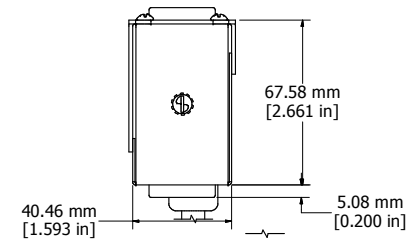

ASSEMBLY - VIEW FROM FRONT

ASSEMBLY - VIEW FROM BOTTOM

SECTION A-A

ISOMETRIC VIEW

ASSEMBLY - VIEW FROM SIDE

1583T6A1BKX
Finish - Front - Black Painted Steel
Back - Black Painted Steel
Rated - 125 VAC, 60 Hz, 15 Amps
Approvals - CSA Certified Standards C22.2 (No. 21-95, 42-99)
- UL Recognized Standard UL1363
Cord Length
1583T6A1BKX - 6' Foot Power Cord (NEMA 5-15P)
1583T6B1BKX - 15' Foot Power Cord (NEMA 5-15P)