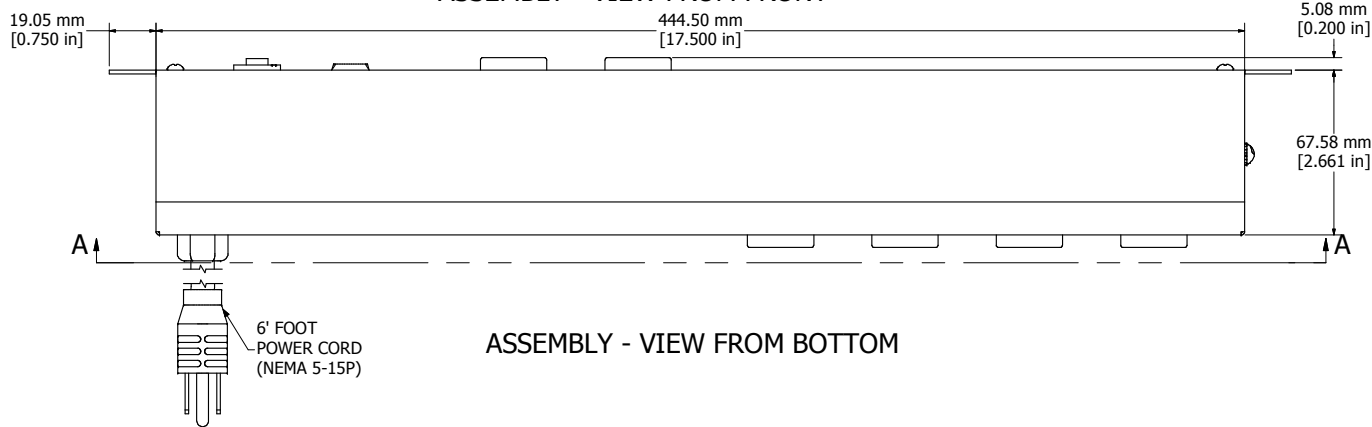

ASSEMBLY - VIEW FROM FRONT

ASSEMBLY - VIEW FROM BOTTOM

SECTION A-A

ISOMETRIC VIEW

ASSEMBLY - VIEW FROM SIDE

1583T6A1BKX
Finish - Front - Black Painted Steel
Back - Black Painted Steel
Rated - 125 VAC, 60 Hz, 15 Amps
Approvals - CSA Certified Standards C22.2 (No. 21-95, 42-99)
- UL Recognized Standard UL1363
Cord Length
1583T6A1BKX - 6' Foot Power Cord (NEMA 5-15P)
1583T6B1BKX - 15' Foot Power Cord (NEMA 5-15P)