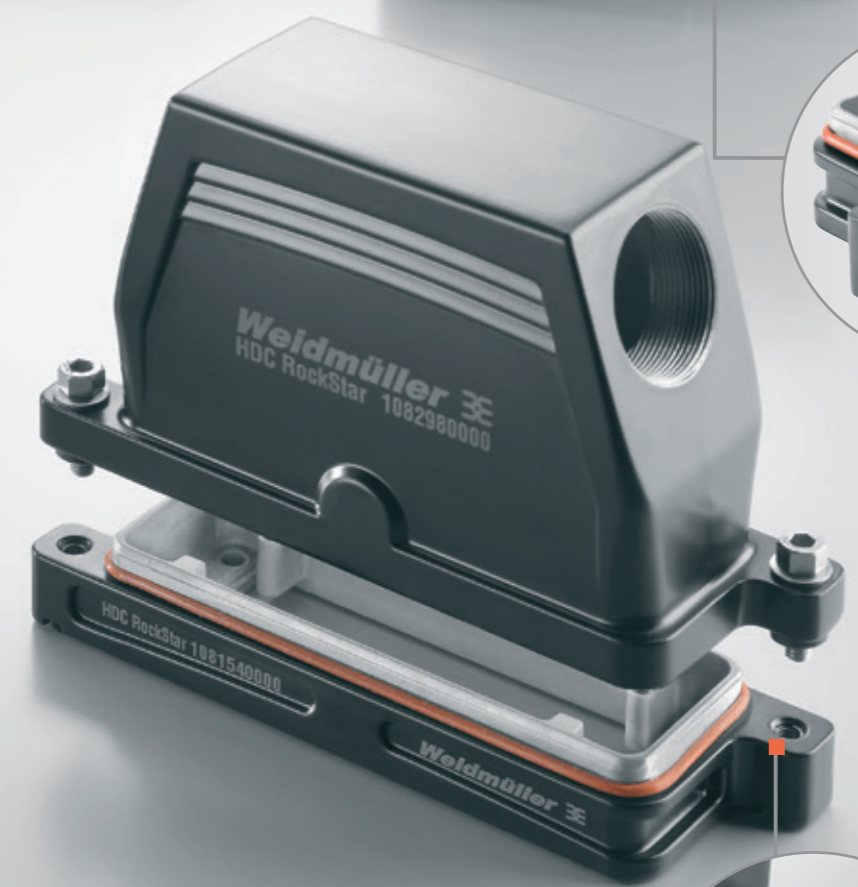

RockStar® IP68 housings

Waterproof housings for heavy duty connectors

The new IP68 housings have been designed for use in extreme environmental conditions. The housing features, including IP68 / IP69K protection degrees, high shock and vibration resistance, ensure trouble free operations when heavy duty connectors are used, especially for railway engineering, (renewable) energy applications and all other in extreme environmental conditions. Heavy duty connectors with these housings are also the perfect choice for protecting sensitive interfaces against electromagnetic interference.

Big
Special XXL plug hood version available for more wiring space.

Robust
An extended temperature range from -50 °C to 120 °C is realised by the use of a high quality silicone gasket.

High shock resistance
The optimised construction of the housing ensures a high level of shock resistance.

Permanent identification
The laser inscription ensures that permanent identification is possible.

Locking
Convenient screw-type locking system with internal and external hexagon drive.

RockStar® IP68 housings