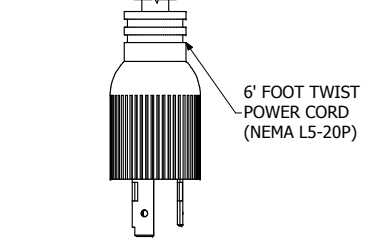

ASSEMBLY - VIEW FROM FRONT

ISOMETRIC VIEW

ASSEMBLY - VIEW FROM SIDE

ASSEMBLY - VIEW FROM BOTTOM

SECTION A-A

1589H6C1BKRR
Finish - Front - Black Painted Steel
Back - Black Painted Steel
Rated - 125 VAC, 60 Hz, 20 Amps
Approvals - CSA Certified Standards C22.2 (No. 21-95, 42-99)
- UL Recognized Standard UL1363
Cord Length
1589H6C1BKRR - 6' Foot Twist Power Cord (NEMA L5-20P)
1589H6D1BKRR - 15' Foot Twist Power Cord (NEMA L5-20P)