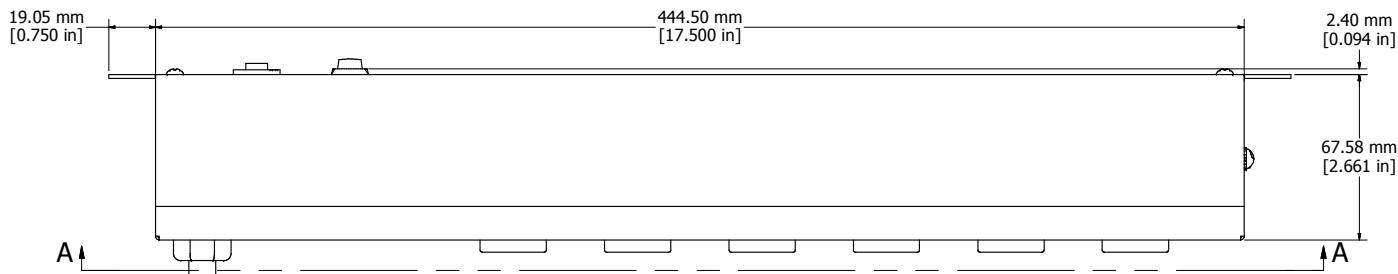

ASSEMBLY - VIEW FROM FRONT

ISOMETRIC VIEW

ASSEMBLY - VIEW FROM SIDE

ASSEMBLY - VIEW FROM BOTTOM

SECTION A-A

1589H6C1BKRR
Finish - Front - Black Painted Steel
Back - Black Painted Steel
Rated - 125 VAC, 60 Hz, 20 Amps
Approvals - CSA Certified Standards C22.2 (No. 21-95, 42-99)
- UL Recognized Standard UL1363
Cord Length
1589H6C1BKRR - 6' Foot Twist Power Cord (NEMA L5-20P)
1589H6D1BKRR - 15' Foot Twist Power Cord (NEMA L5-20P)