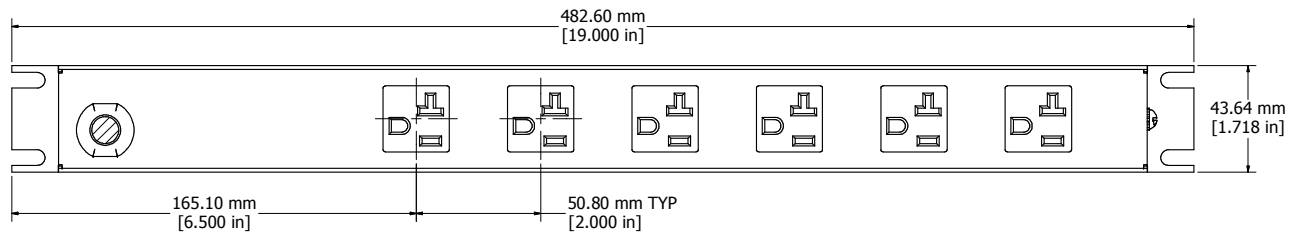

ASSEMBLY - VIEW FROM FRONT

ISOMETRIC VIEW

ASSEMBLY - VIEW FROM SIDE

ASSEMBLY - VIEW FROM BOTTOM

SECTION A-A

1589H6C1BKRR
Finish - Front - Black Painted Steel
Back - Black Painted Steel
Rated - 125 VAC, 60 Hz, 20 Amps
Approvals - CSA Certified Standards C22.2 (No. 21-95, 42-99)
- UL Recognized Standard UL1363
Cord Length
1589H6C1BKRR - 6' Foot Twist Power Cord (NEMA L5-20P)
1589H6D1BKRR - 15' Foot Twist Power Cord (NEMA L5-20P)