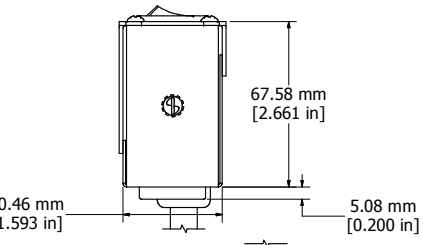

ASSEMBLY - VIEW FROM FRONT

ISOMETRIC VIEW

ASSEMBLY - VIEW FROM SIDE

ASSEMBLY - VIEW FROM BOTTOM

SECTION A-A

1589H6C1BKRR
Finish - Front - Black Painted Steel
Back - Black Painted Steel
Rated - 125 VAC, 60 Hz, 20 Amps
Approvals - CSA Certified Standards C22.2 (No. 21-95, 42-99)
- UL Recognized Standard UL1363
Cord Length
1589H6C1BKRR - 6' Foot Twist Power Cord (NEMA L5-20P)
1589H6D1BKRR - 15' Foot Twist Power Cord (NEMA L5-20P)