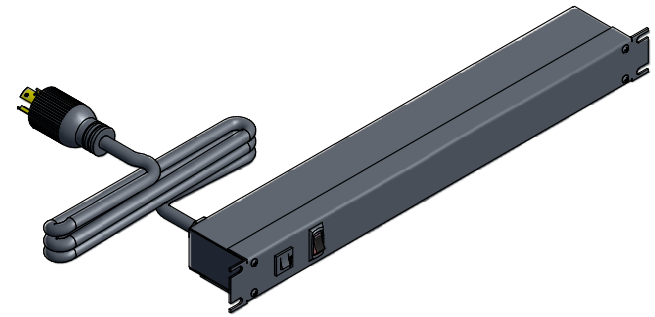

ASSEMBLY - VIEW FROM FRONT

ISOMETRIC VIEW

ASSEMBLY - VIEW FROM SIDE

ASSEMBLY - VIEW FROM BOTTOM

SECTION A-A

1589H6C1BKRR
Finish - Front - Black Painted Steel
Back - Black Painted Steel
Rated - 125 VAC, 60 Hz, 20 Amps
Approvals - CSA Certified Standards C22.2 (No. 21-95, 42-99)
- UL Recognized Standard UL1363
Cord Length
1589H6C1BKRR - 6' Foot Twist Power Cord (NEMA L5-20P)
1589H6D1BKRR - 15' Foot Twist Power Cord (NEMA L5-20P)