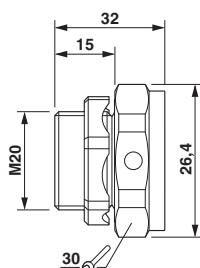

Pressure compensation element - A-EXB-20-66L-S-S - 1411118

Technical data

General

Water flow rate	1,89 cm³/ min (at 0 bar)
Air flow rate	48 l/min (at 1 bar)
Color	silver
Assembly instructions	Mount at the lowest point of the housing, including ribbed counter nut (ensure correct orientation when mounting, the grooved side must be pointing towards the wall)
Standards/specifications	IEC 60079-0, -1, -7, -31
	EN 60079-0, -1, -7, -31
Manufacturer	CMP
Manufacturer Designation	781E
Suited for EX-applications	yes

Standards and Regulations

Standards/regulations	IEC 60079-0, -1, -7, -31
	EN 60079-0, -1, -7, -31
ATEX	Sira 10ATEX1307U
	781D: Ex II 2 GD Exd IIC Gb, Ex ta IIIC Da, 781E: Ex II 2 GD Exe IIC Gb, Ex ta IIIC Da
IECEX	IECEX SIR 10.0149U
	781D: Ex d IIC Gb, Ex ta IIIC Da 781E: Ex e IIC Gb, Ex ta IIIC Da

Drawings

Dimensional drawing

Phoenix Contact 2017 © - all rights reserved
<http://www.phoenixcontact.com>

PHOENIX CONTACT GmbH & Co. KG
Flachsmarktstr. 8
32825 Blomberg
Germany
Tel. +49 5235 300
Fax +49 5235 3 41200
<http://www.phoenixcontact.com>