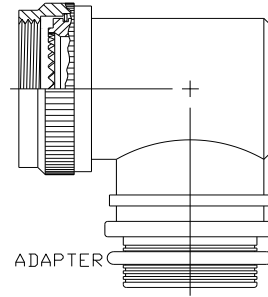

T-FIT ADAPTER AND MOLDED PARTS BOOT KITS

KIT COMPONENTS:

A standard kit shall contain 1 piece each: Adapter, Boot, SolderShield Splice, Atum tubing (Kit description ends in "A" only)

1. ADAPTER (STRAIGHT, 45 OR 95 DEGREE)

STRAIGHT ADAPTER

45° ADAPTER

90° ADAPTER

2. MOLDED PARTS BOOT

3. SolderShield SPLICE

4. ATUM TUBING (KIT DESCRIPTIONS END WITH LETTER "A" ONLY)

		TITLE: T-FIT Adapter and Molded Parts Boot Kits	
		DOCUMENT NO: T-FIT-2-12X	
TOLERANCES: N/A	ANGLES: N/A		
SCALE: N/A	CAGE CODE: 06090	REVISION: AM	REVISION DATE: October 11, 2016
PREPARED: YUNGUYEN		ECO NO.: ECO-16-014640	
Tyco Electronics reserves the right to amend this drawing at any time. Users should evaluate the suitability of the product for their application.			