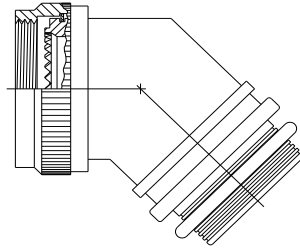

T-FIT ADAPTER AND MOLDED PARTS BOOT KITS

KIT COMPONENTS:

A standard kit shall contain 1 piece each: Adapter, Boot, SolderShield Splice, Atum tubing (Kit description ends in "A" only)

1. ADAPTER (STRAIGHT, 45 OR 95 DEGREE)

STRAIGHT ADAPTER

45° ADAPTER

90° ADAPTER

2. MOLDED PARTS BOOT

3. SolderShield SPLICE

4. ATUM TUBING (KIT DESCRIPTIONS END WITH LETTER "A" ONLY)

		TITLE: T-FIT Adapter and Molded Parts Boot Kits	
		DOCUMENT NO: T-FIT-2-12X	
TOLERANCES: N/A	ANGLES: N/A		
SCALE: N/A	CAGE CODE: 06090	REVISION: AM	REVISION DATE: October 11, 2016
PREPARED: YUNGUYEN		ECO NO.: ECO-16-014640	
Tyco Electronics reserves the right to amend this drawing at any time. Users should evaluate the suitability of the product for their application.			