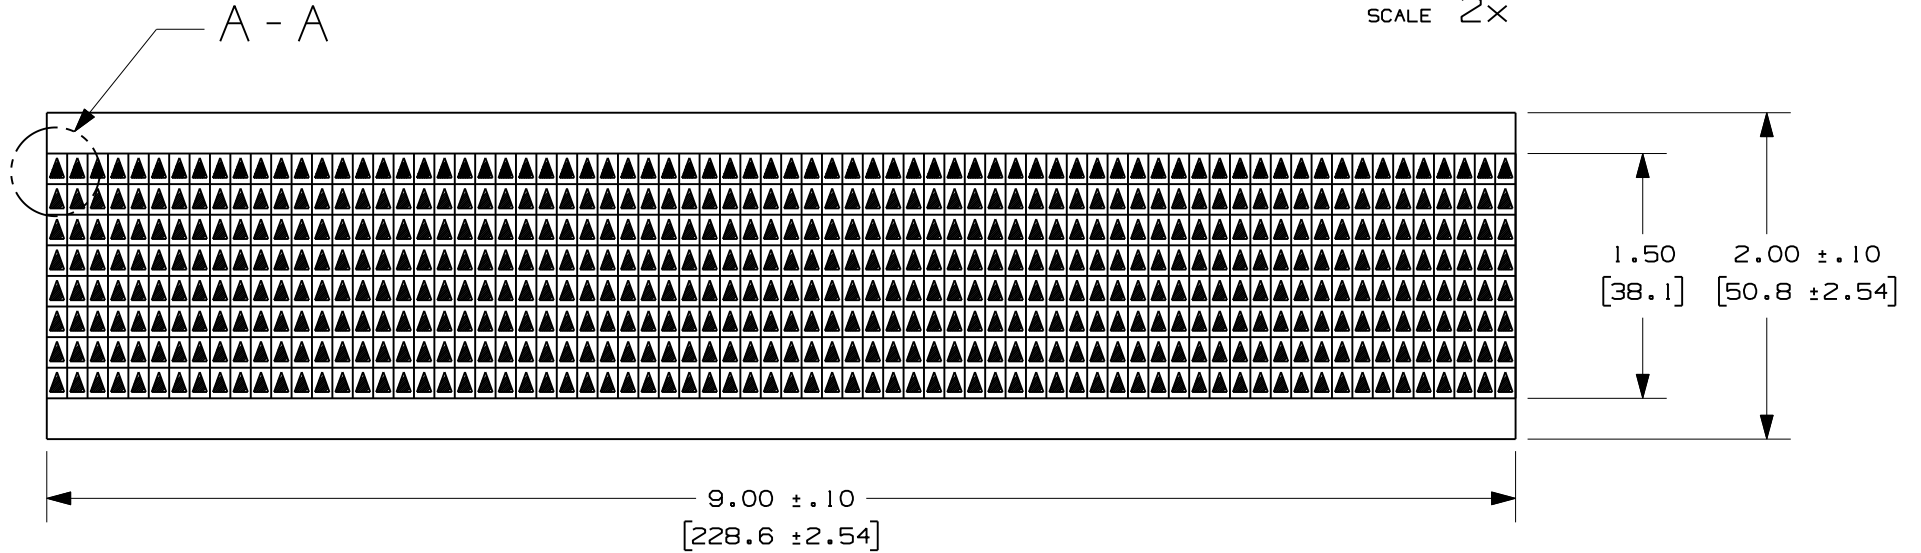

THIS COPY IS PROVIDED ON A RESTRICTED BASIS AND IS NOT TO BE USED IN ANY WAY DETRIMENTAL TO THE INTERESTS OF PANDUIT CORP.

PART NUMBER	COLOR		MARKER PER CARD
	LEGEND	BACKGROUND	
PARW125-RED	BLACK	RED	576
PARW125-YEL	BLACK	YELLOW	576

NOTE:
 1. MILLIMETERS ARE IN [].
 2. 25 CARDS PER PACKAGE.

DETAIL A - A
SCALE 2x

CAD FILENAME/LAYERS 100318JK_DC_C10656/00A

PANDUIT CORP. TINLEY PARK, ILLINOIS

CUSTOMER DRAWING
 PARW125-*** WIRE MARKER CARD

UNLESS OTHERWISE SPECIFIED,
 DIMENSIONAL TOLERANCES ARE:
 (.X) ± .12 (.XXX) ± .020
 (.XX) ± .062 ANGLES ±

UNLESS OTHERWISE SPECIFIED,
 ALL DIMENSIONS ARE GIVEN
 IN INCHES, THIRD ANGLE PROJECTION.

DRAWN BY RVU	MAT'L: GMC1 VINYL CLOTH	SCALE NTS
DATE 08/04/08		DRAWING NO. C10656
CHK'D		DWG A SIZE