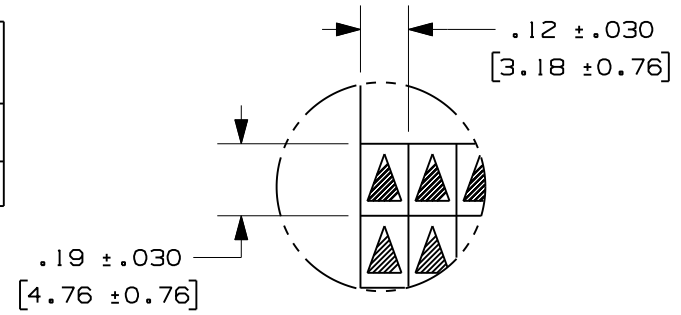

THIS COPY IS PROVIDED ON A RESTRICTED BASIS AND IS NOT TO BE USED IN ANY WAY DETRIMENTAL TO THE INTERESTS OF PANDUIT CORP.

PART NUMBER	COLOR		MARKER PER CARD
	LEGEND	BACKGROUND	
PARW125-RED	BLACK	RED	576
PARW125-YEL	BLACK	YELLOW	576

NOTE:
 1. MILLIMETERS ARE IN [].
 2. 25 CARDS PER PACKAGE.

DETAIL A - A
SCALE 2x

CAD FILENAME/LAYERS 100318JK_DC_C10656/00A

PANDUIT CORP. TINLEY PARK, ILLINOIS

CUSTOMER DRAWING
 PARW125-*** WIRE MARKER CARD

UNLESS OTHERWISE SPECIFIED,
 DIMENSIONAL TOLERANCES ARE:
 (.X) ± .12 (.XXX) ± .020
 (.XX) ± .062 ANGLES ±

UNLESS OTHERWISE SPECIFIED,
 ALL DIMENSIONS ARE GIVEN
 IN INCHES, THIRD ANGLE PROJECTION.

DRAWN BY RVU	MAT'L: GMC1 VINYL CLOTH	SCALE NTS
DATE 08/04/08		DRAWING NO. C10656
CHK'D		DWG A SIZE